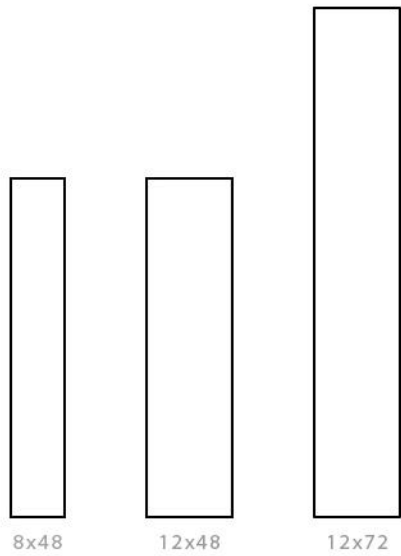

shadow oak

mango walnut

café walnut

T-570 - Tambour - Field Sizes

Field Sizes available in all 7 colors.

natural oak

buff oak

ecru oak