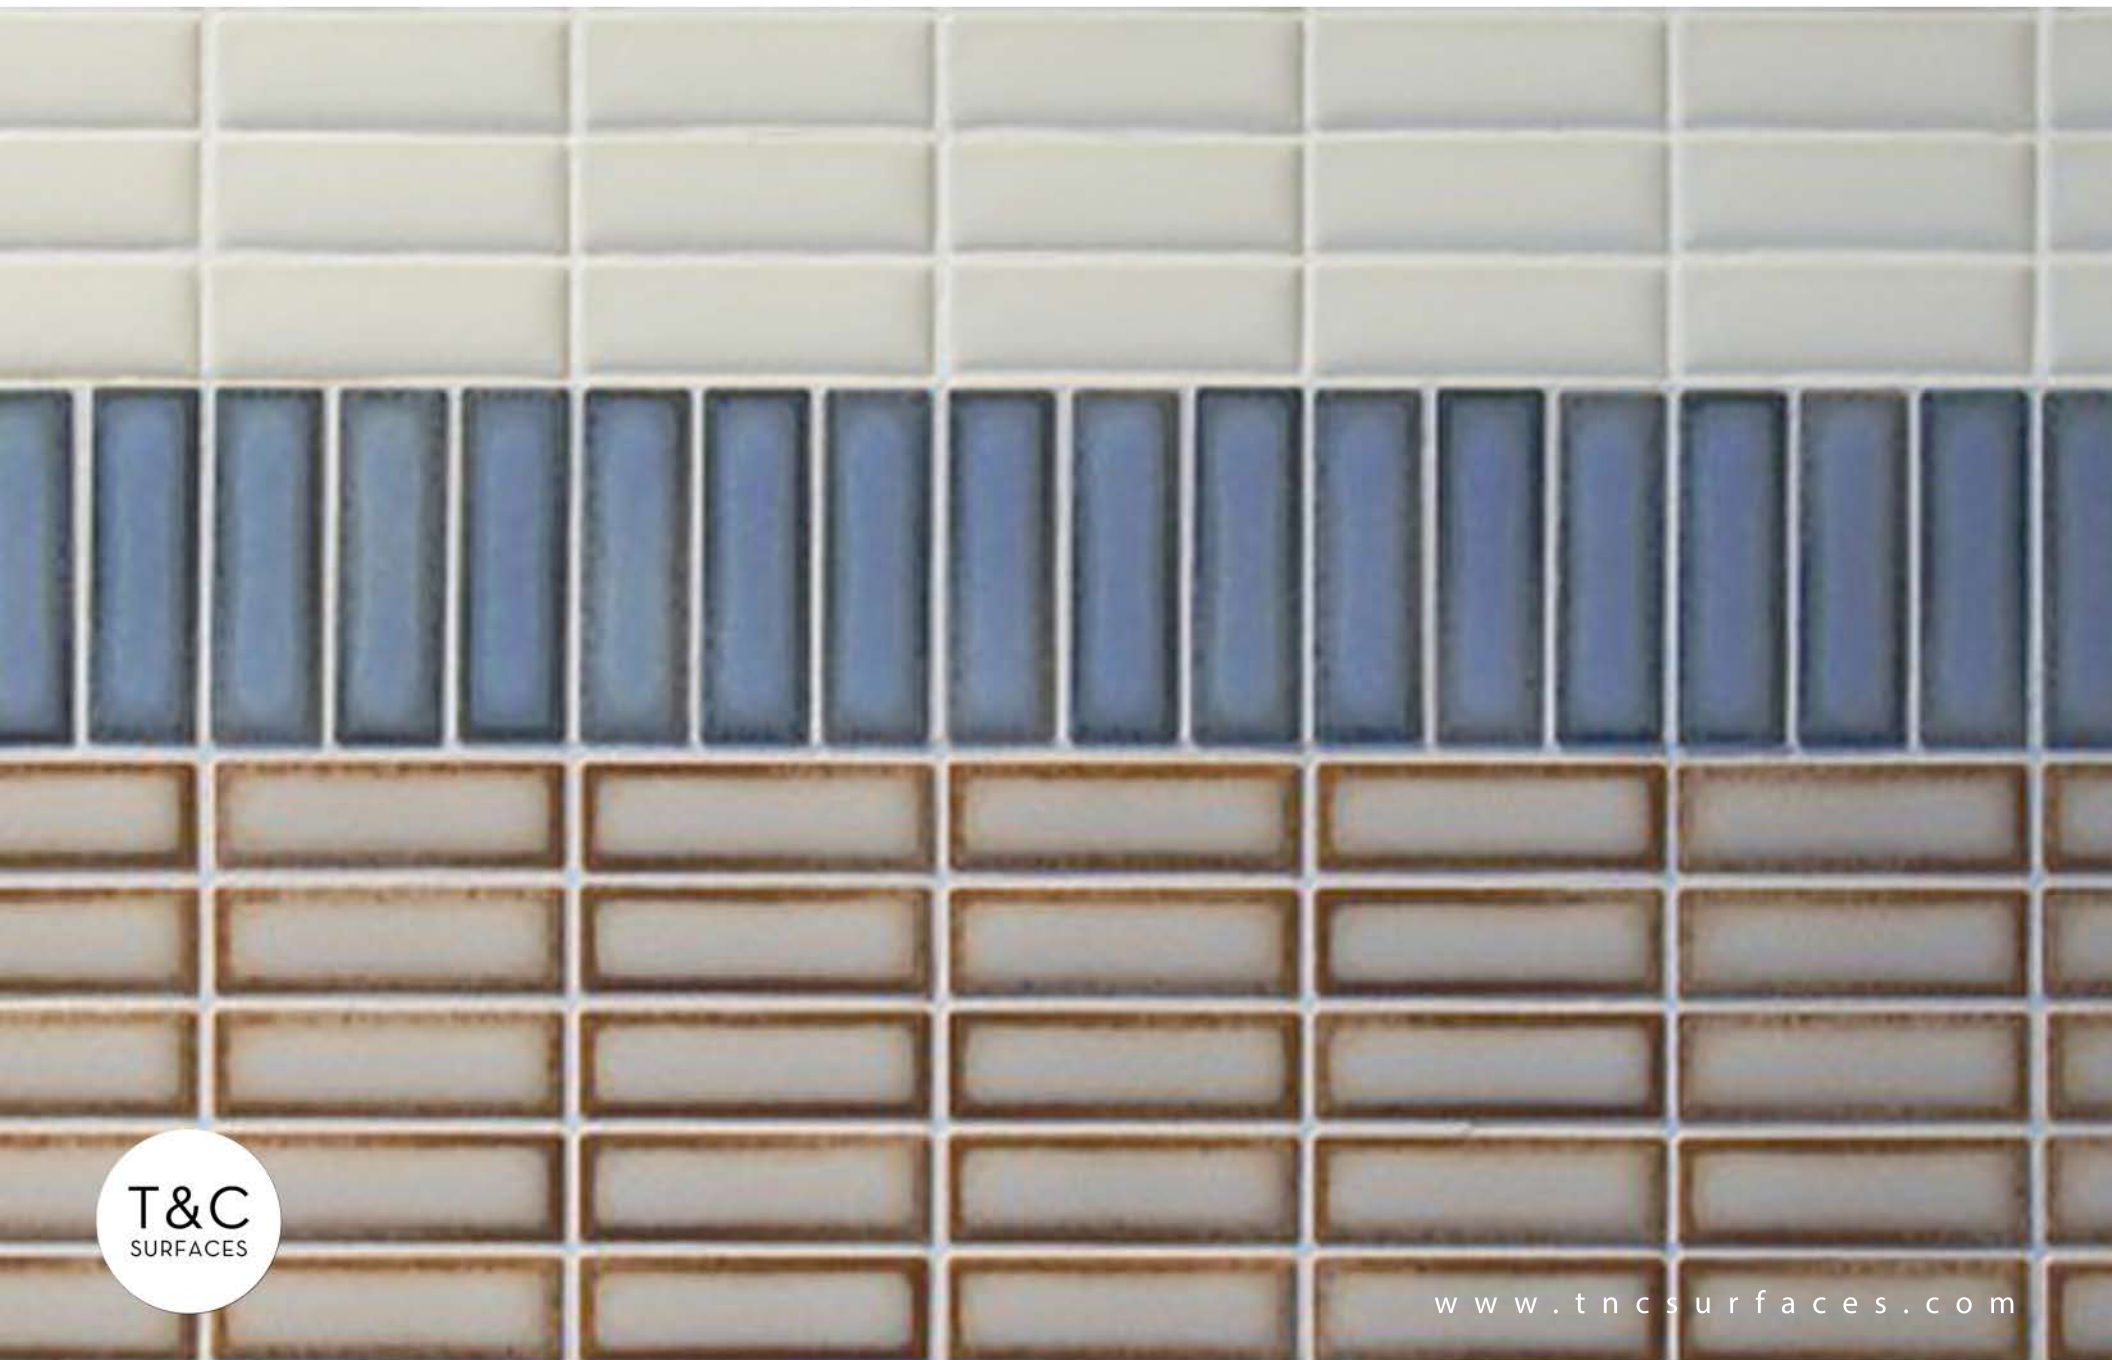

T-636 - Mosaic Krave Porcelain

T-636 - Mosaic Krave Porcelain - Palette

Agave Stacked

Basil Stacked

Cappucino Stacked

Vanilla Stacked

Sugar Stacked

Agave Offset

Basil Offset

Cappucino Offset

Vanilla Offset

Sugar Offset

T-636 - Mosaic Krave Porcelain - Mosaic Size

9/16" x 2"

T-636 - Mosaic Krave Porcelain

T-636 - Mosaic Krave Porcelain

T-636 - Mosaic Krave Porcelain