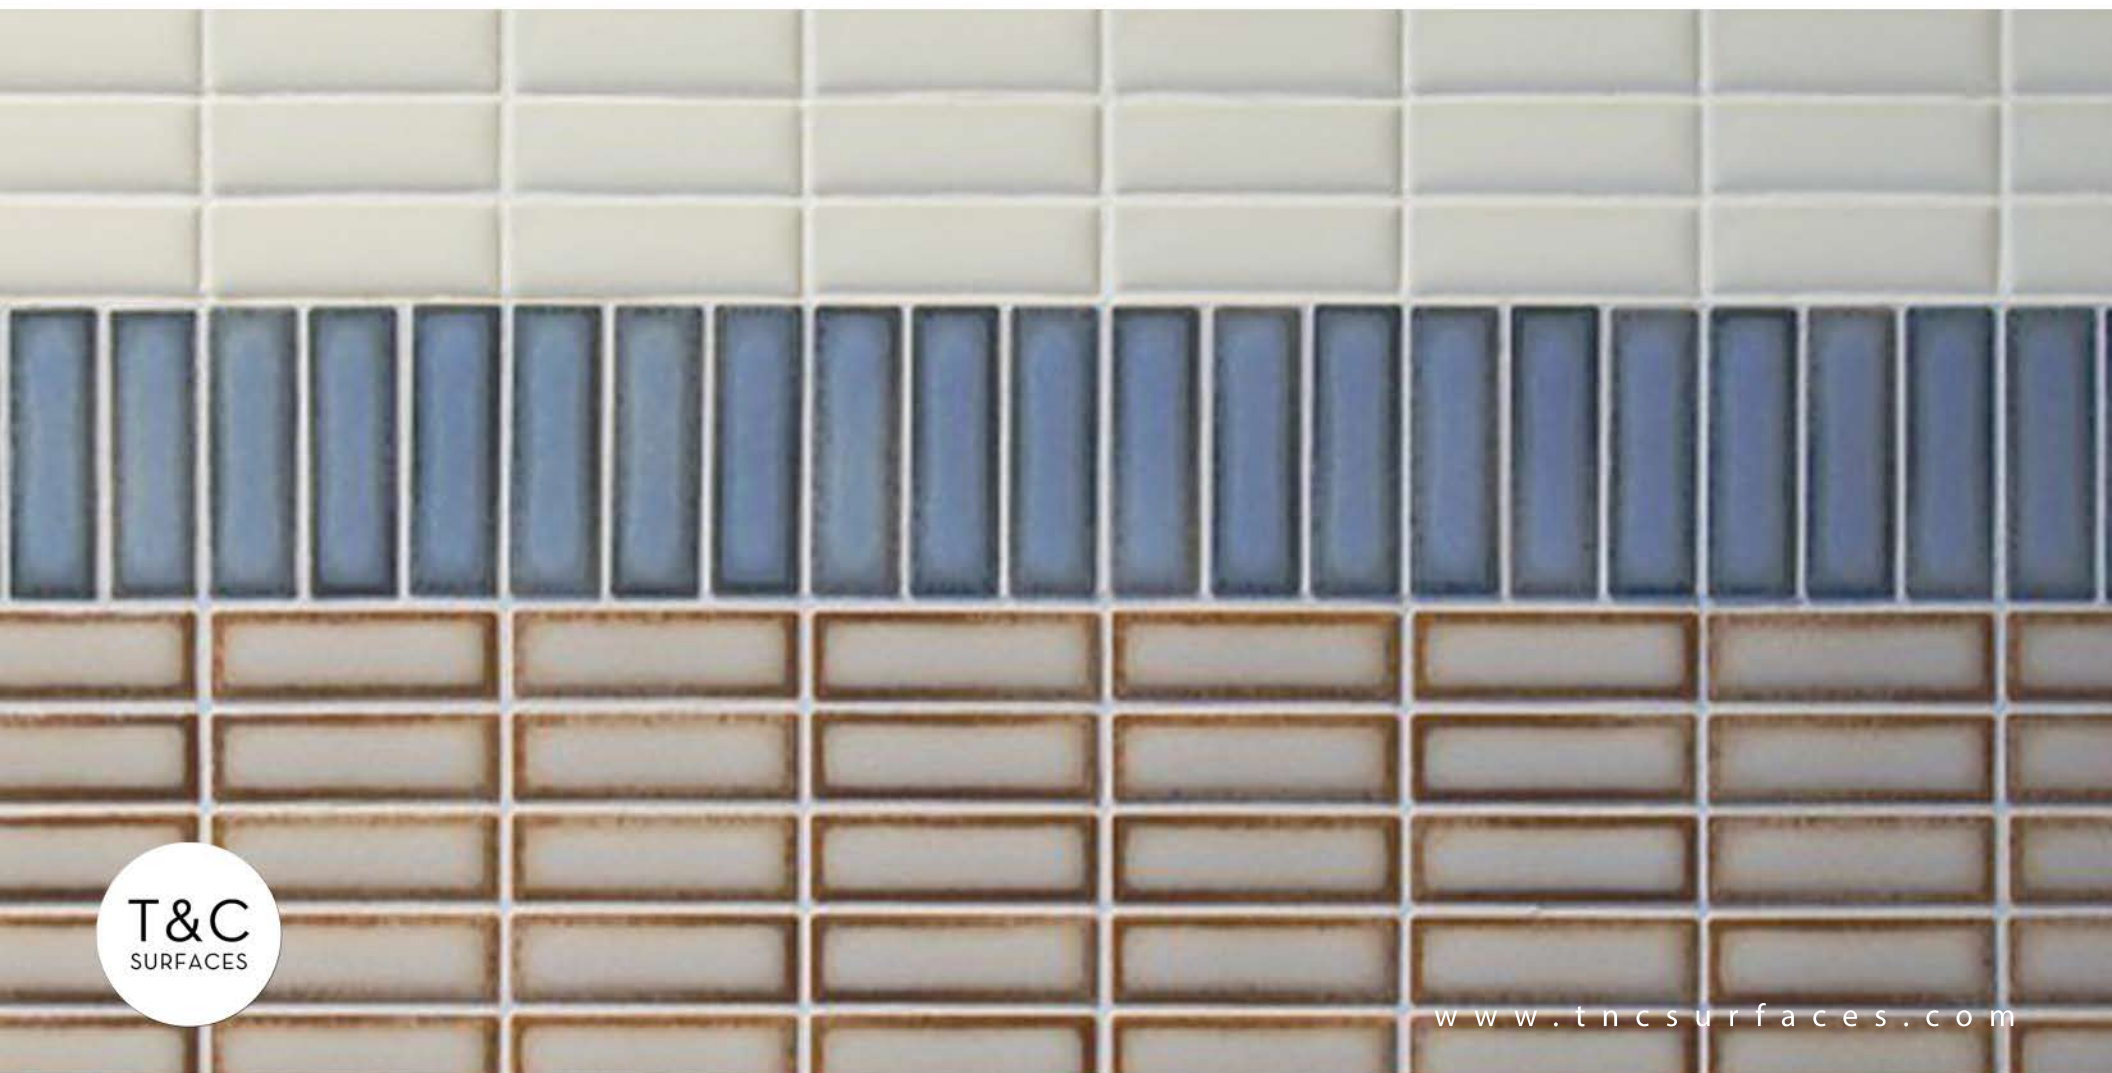

T-636 - Mosaic Krave Porcelain

T-636 - Mosaic Krave Porcelain - Palette

Agave Stacked

Basil Stacked

Cappucino Stacked

Vanilla Stacked

Sugar Stacked

Agave Offset

Basil Offset

Cappucino Offset

Vanilla Offset

Sugar Offset

T-636 - Mosaic Krave Porcelain - Mosaic Size

9/16" x 2"

T-636 - Mosaic Krave Porcelain

T-636 - Mosaic Krave Porcelain

T-636 - Mosaic Krave Porcelain