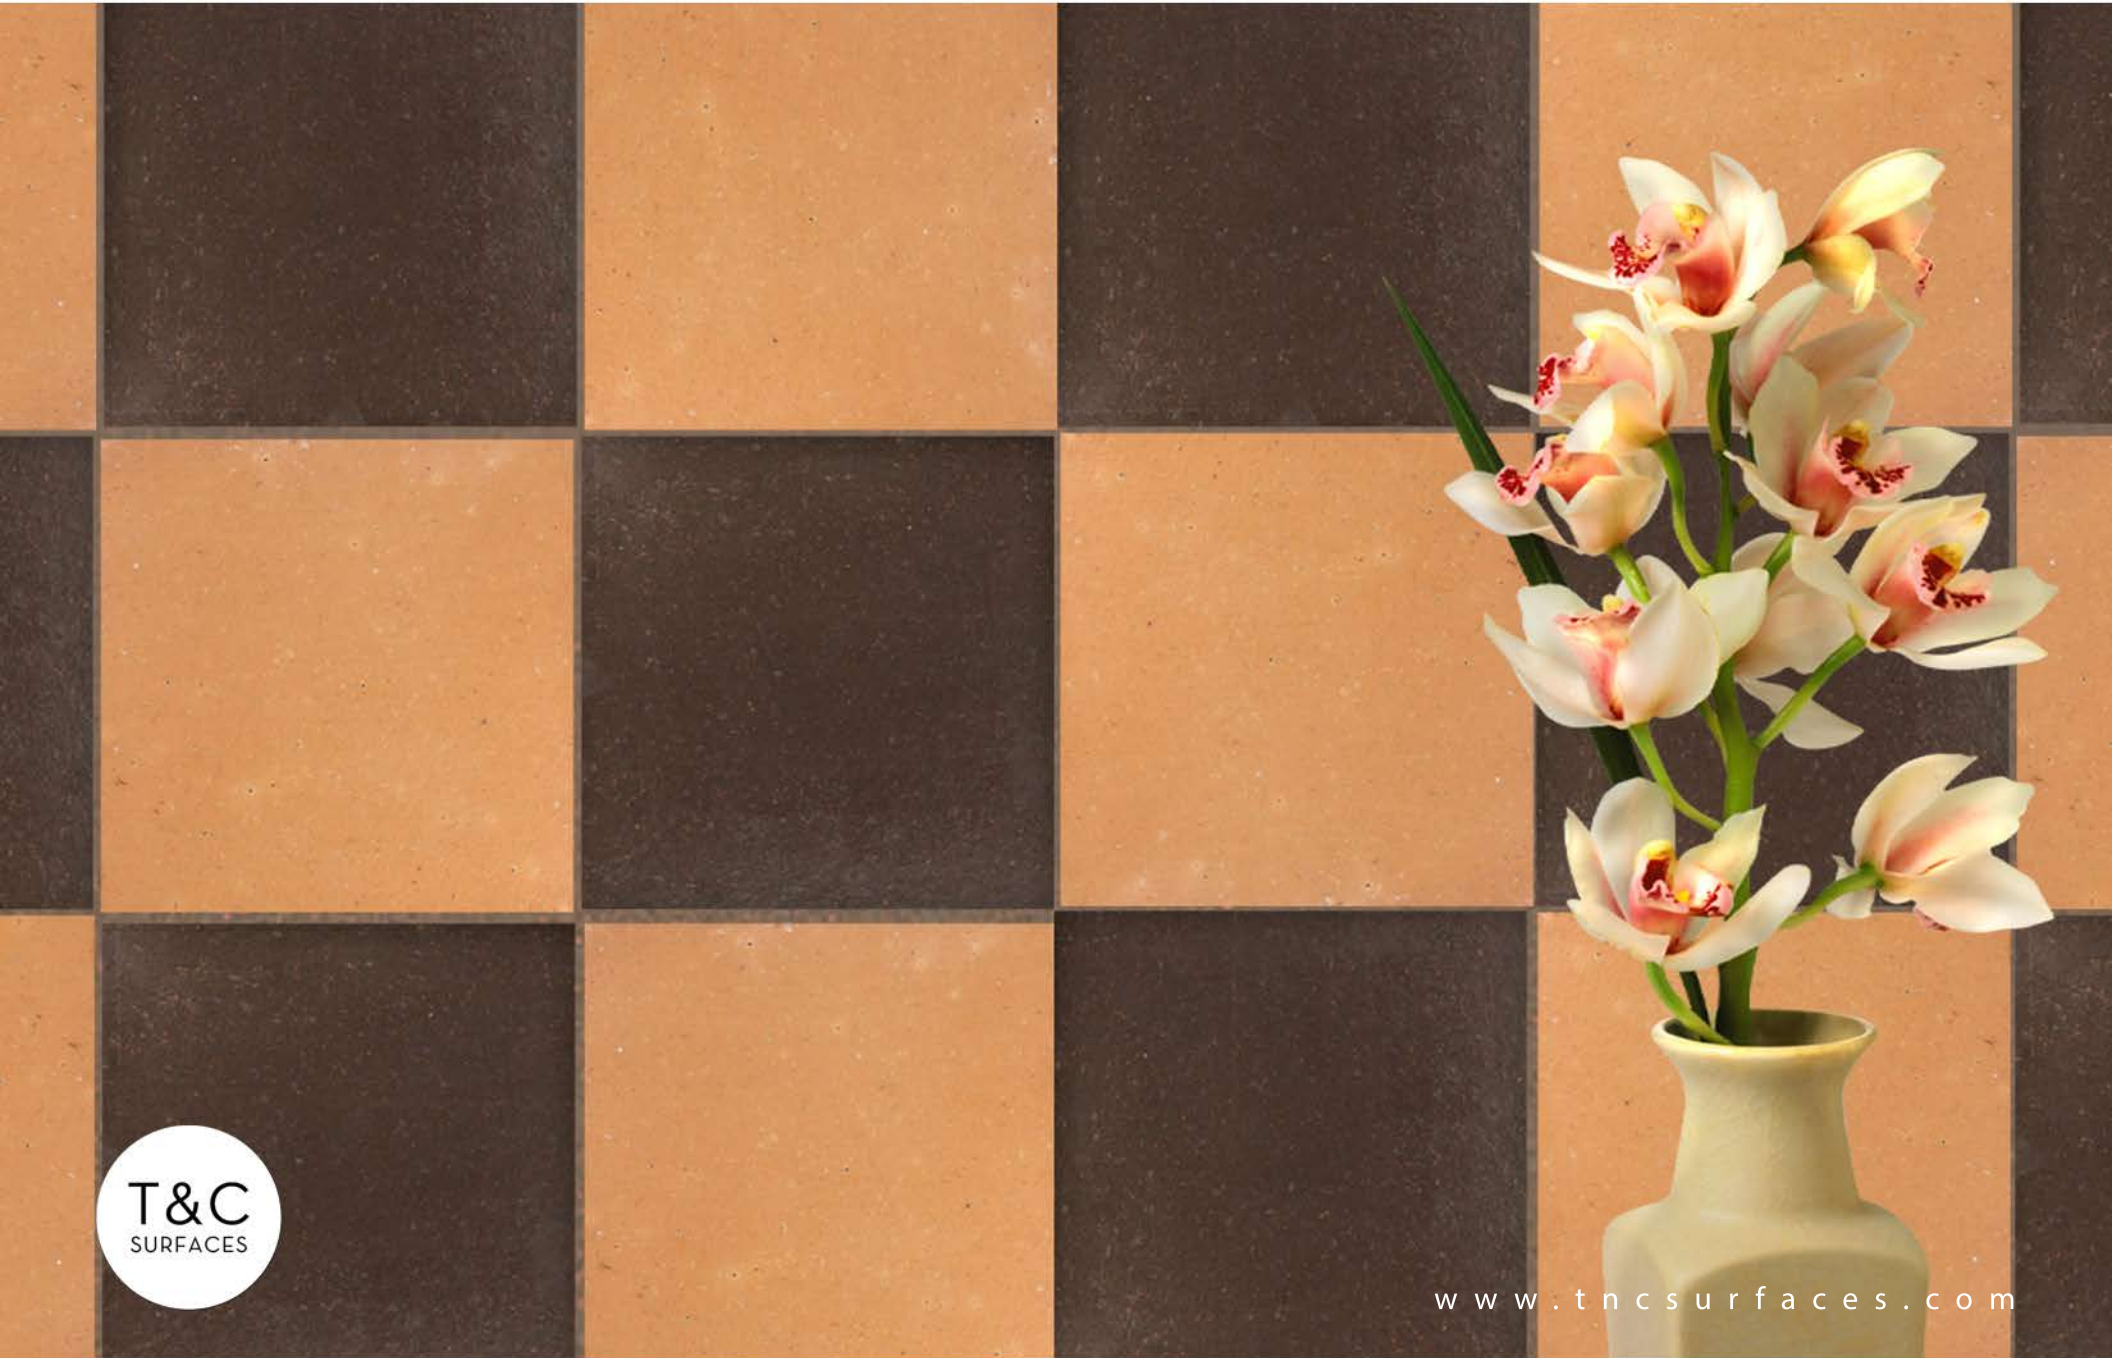

T-662 - Smooth Outdoor

T-662 - Smooth Outdoor - Palette

Pink  
8x8, 8.6x8.6

Brown Sienna  
8x8, 8.6x8.6

T-662 - Smooth Outdoor

T-662 - Smooth Outdoor