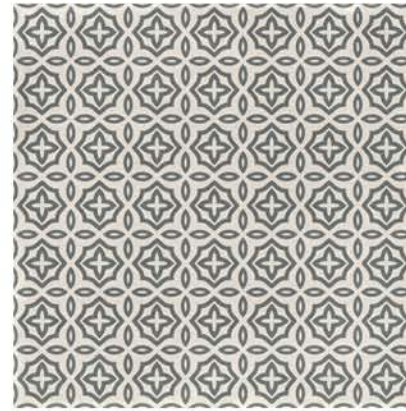

T-760 - Elbow Beach Porcelain

T-760 - Elbow Beach Porcelain - Palette

Tribe Road 01

Tribe Road 02

Tribe Road 03

Tribe Road 04

T-760 - Elbow Beach Porcelain - Field Sizes

8 x 8