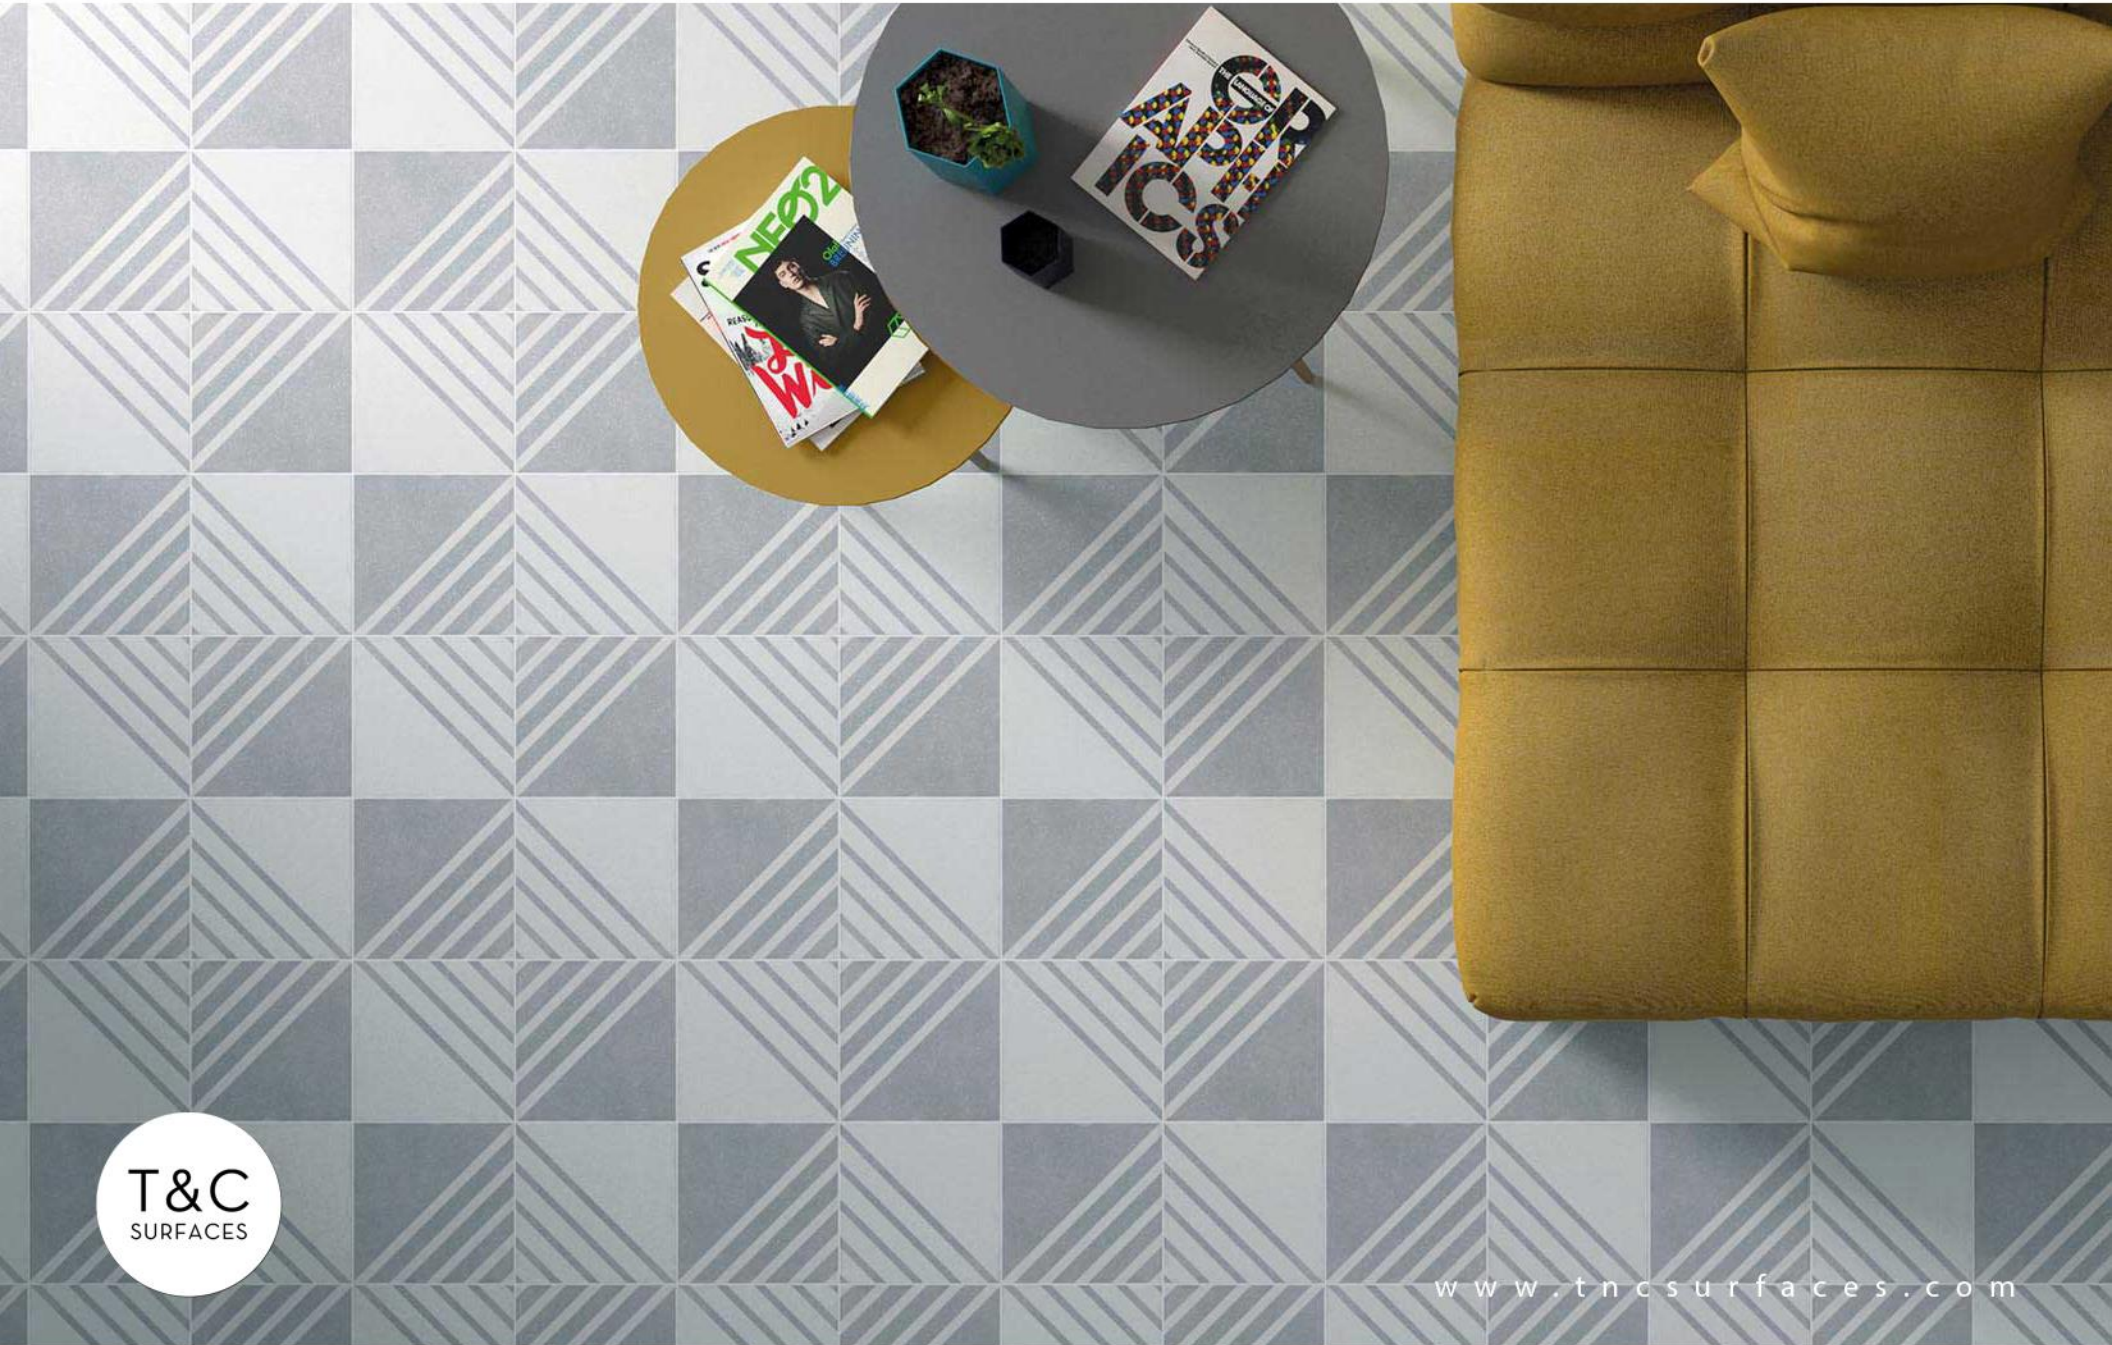

T-817 - Boreal by Wow

T&C - Porcelain

www.tncsurfaces.com