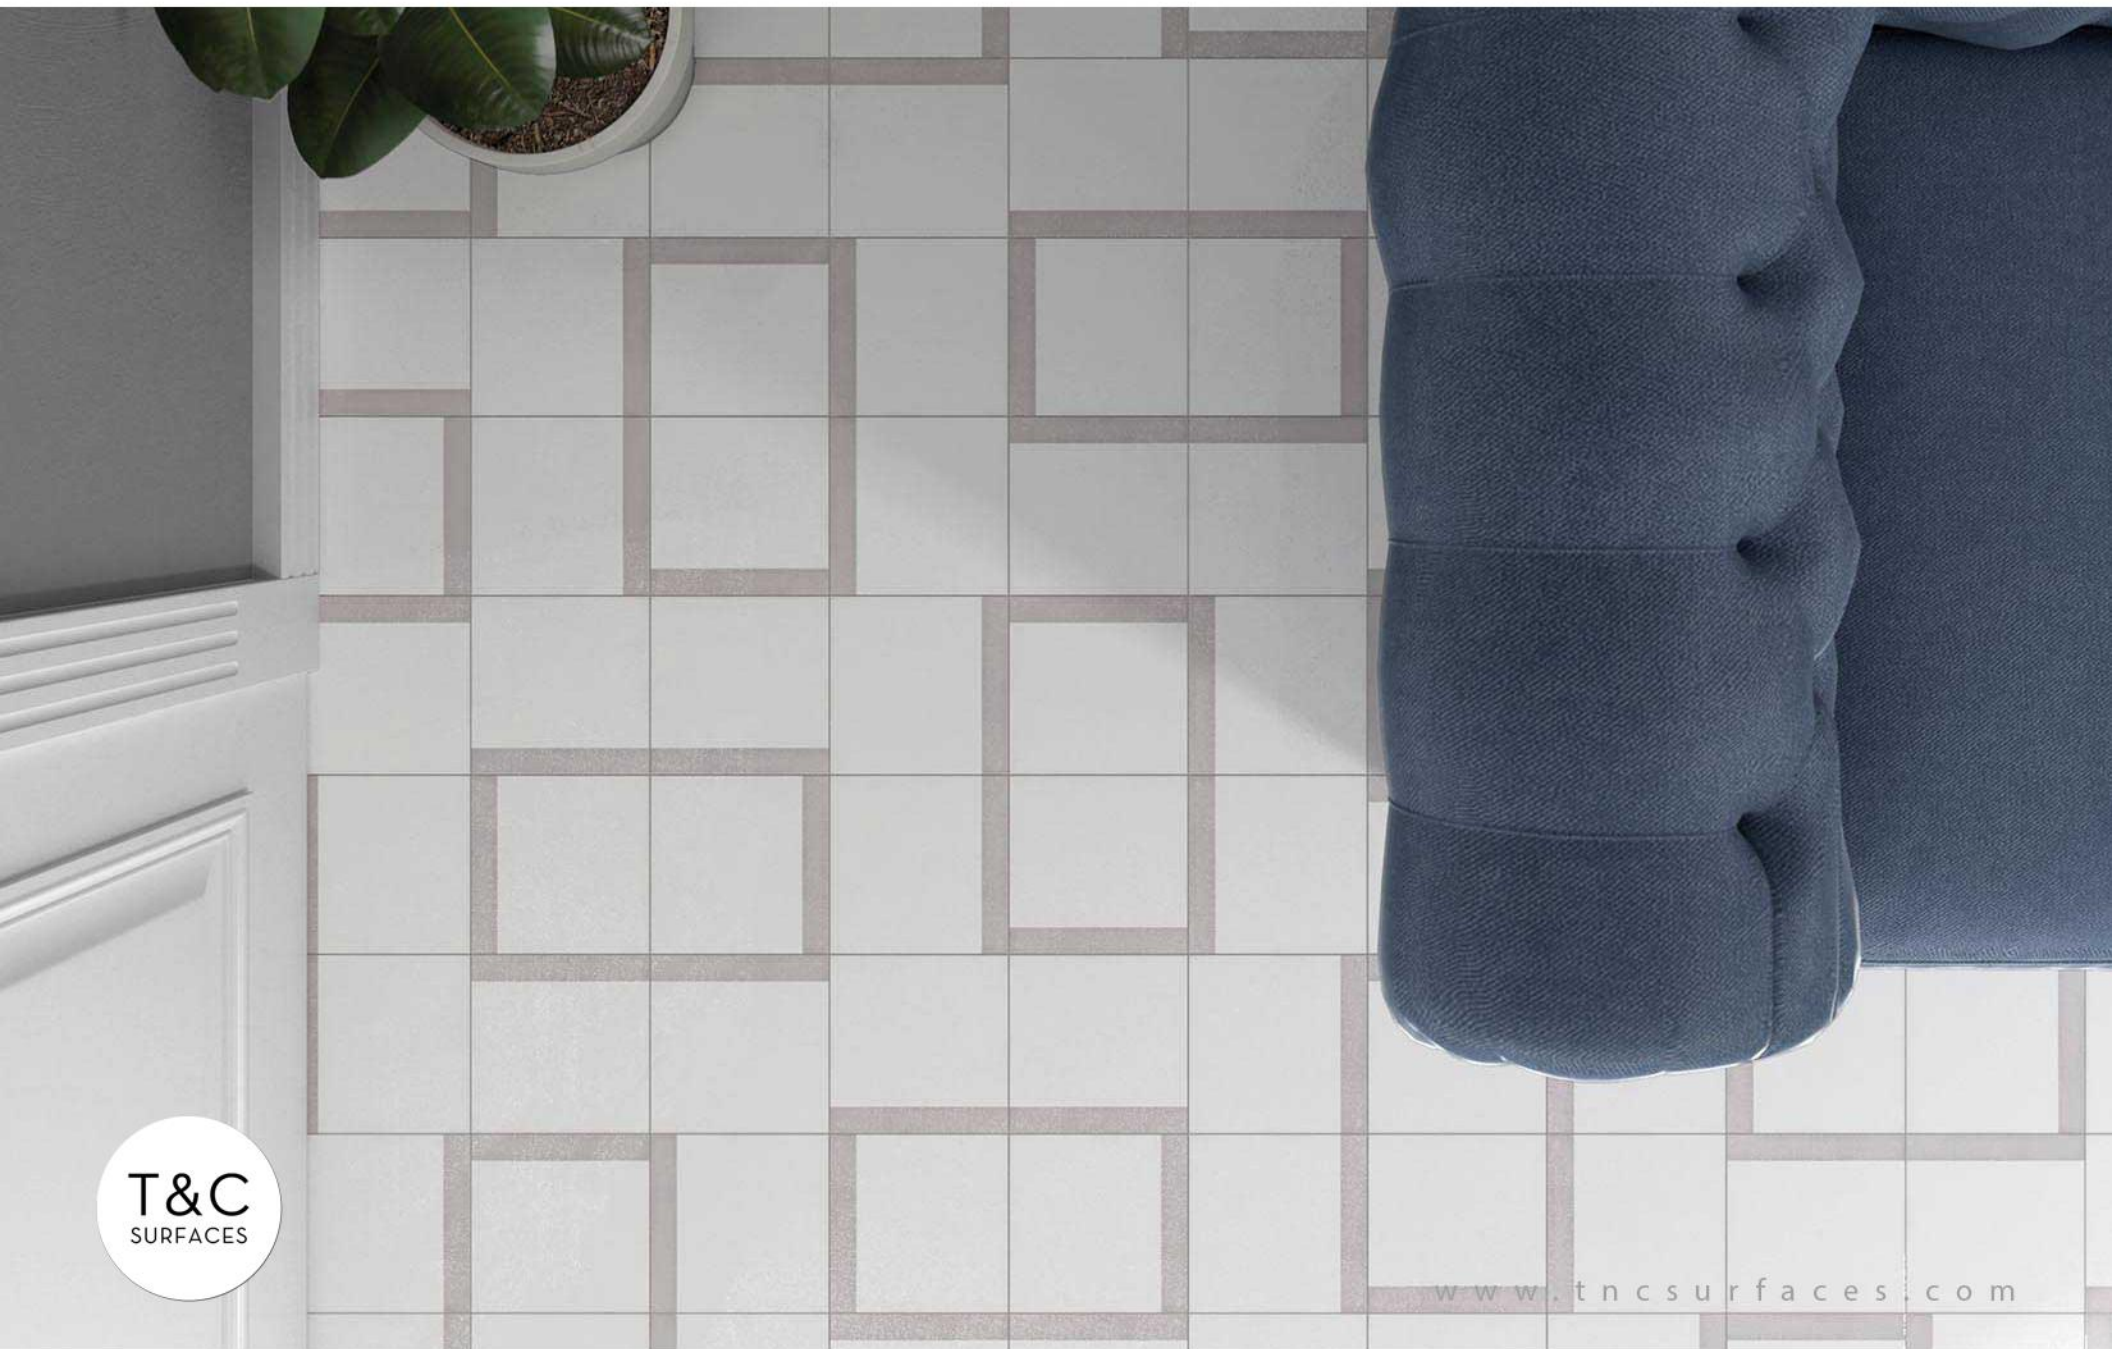

dash decor white blue
7x7

dash decor earth
7x7

dash decor white earth
7x7

T-817 - Boreal by Wow

T&C - Porcelain

www.tncsurfaces.com

T-817 - Boreal by Wow

T&C - Porcelain