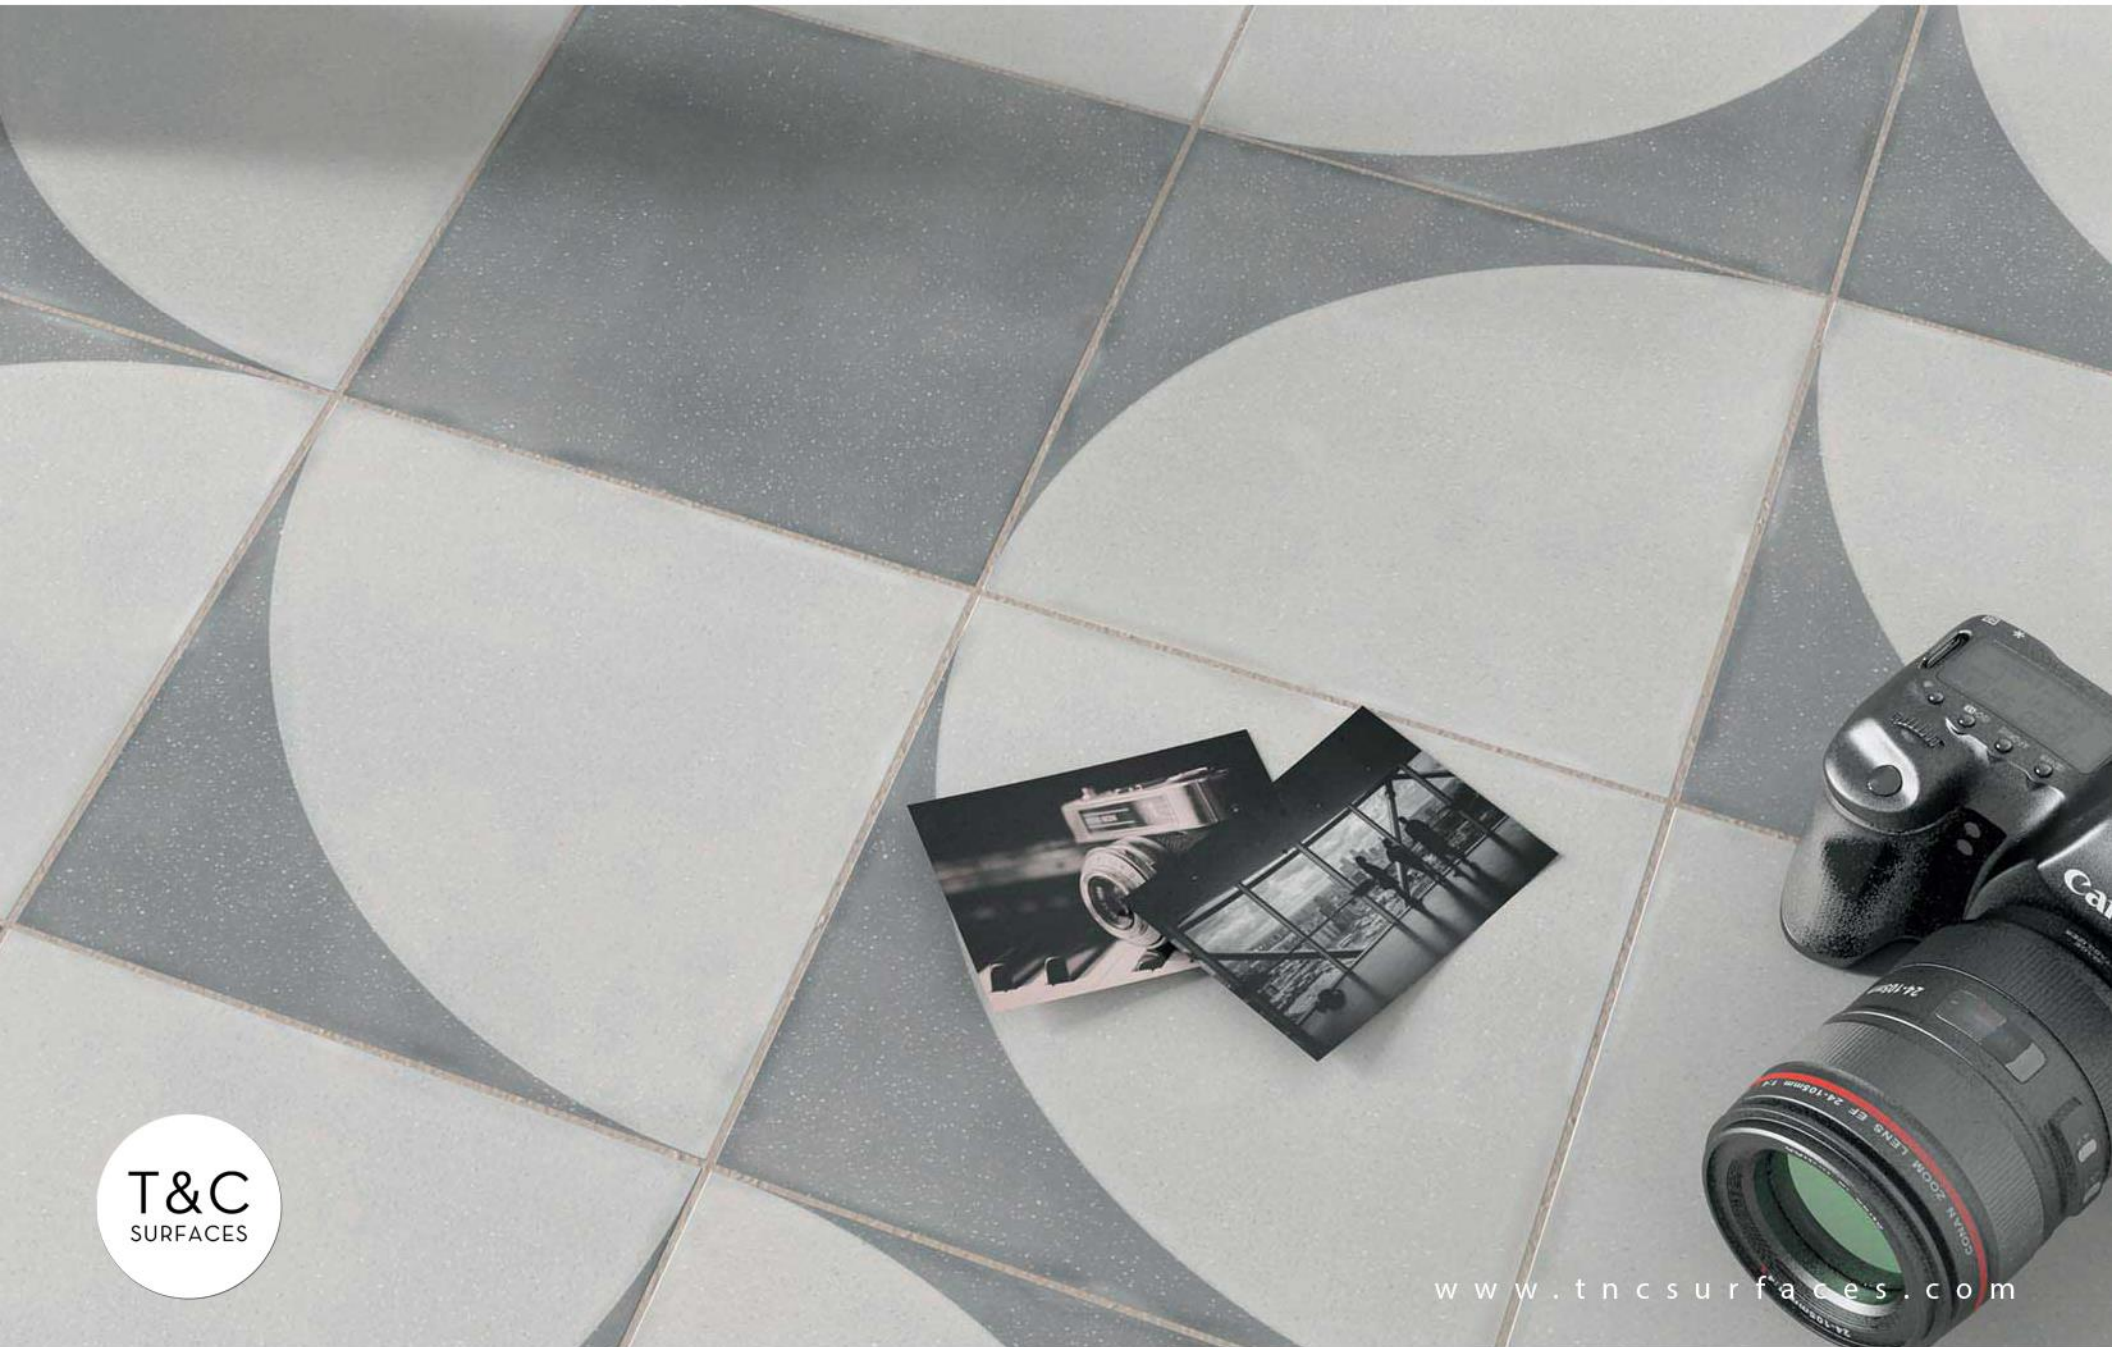

T-817 - Boreal by Wow

T&C - Porcelain

www.tncsurfaces.com