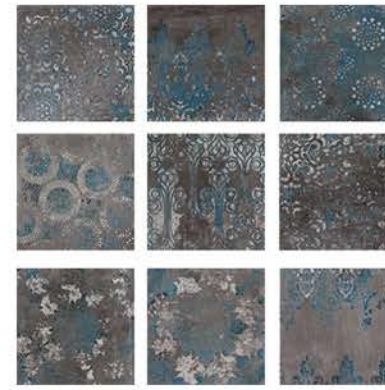

T-817 - Chateau Porcelain

T-817 - Chateau Porcelain - Palette

Cotto Matte

White Gloss

Graphite Matte

T-817 - Chateau Porcelain - Lines Deco

Cotto Matte

White Gloss

Graphite Matte

T-817 - Chateau Porcelain - Antique Random Deco

Cotto Matte

White Gloss

Graphite Matte

Note: 28 different patterns randomly mixed, 10 pc's/ box

T-817 - Chateau Porcelain - Field Sizes

1-1/2 x 9