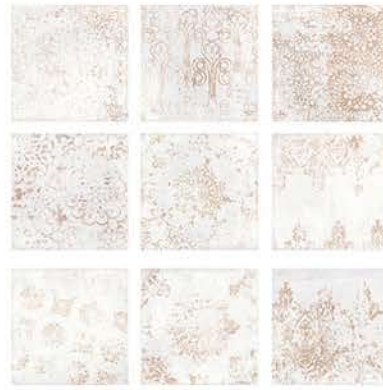

T-817 - Chateau Porcelain

T-817 - Chateau Porcelain - Palette

Cotto Matte

White Gloss

Graphite Matte

T-817 - Chateau Porcelain - Lines Deco

Cotto Matte

White Gloss

Graphite Matte

T-817 - Chateau Porcelain - Antique Random Deco

Cotto Matte

White Gloss

Graphite Matte

Note: 28 different patterns randomly mixed, 10 pc's/ box

T-817 - Chateau Porcelain - Field Sizes

1-1/2 x 9