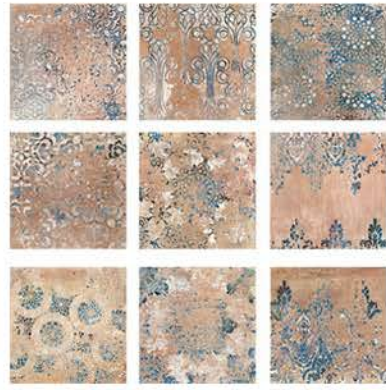

T-817 - Chateau Porcelain

T-817 - Chateau Porcelain - Palette

Cotto Matte

White Gloss

Graphite Matte

T-817 - Chateau Porcelain - Lines Deco

Cotto Matte

White Gloss

Graphite Matte

T-817 - Chateau Porcelain - Antique Random Deco

Cotto Matte

White Gloss

Graphite Matte

Note: 28 different patterns randomly mixed, 10 pc's/ box

T-817 - Chateau Porcelain - Field Sizes

1-1/2 x 9