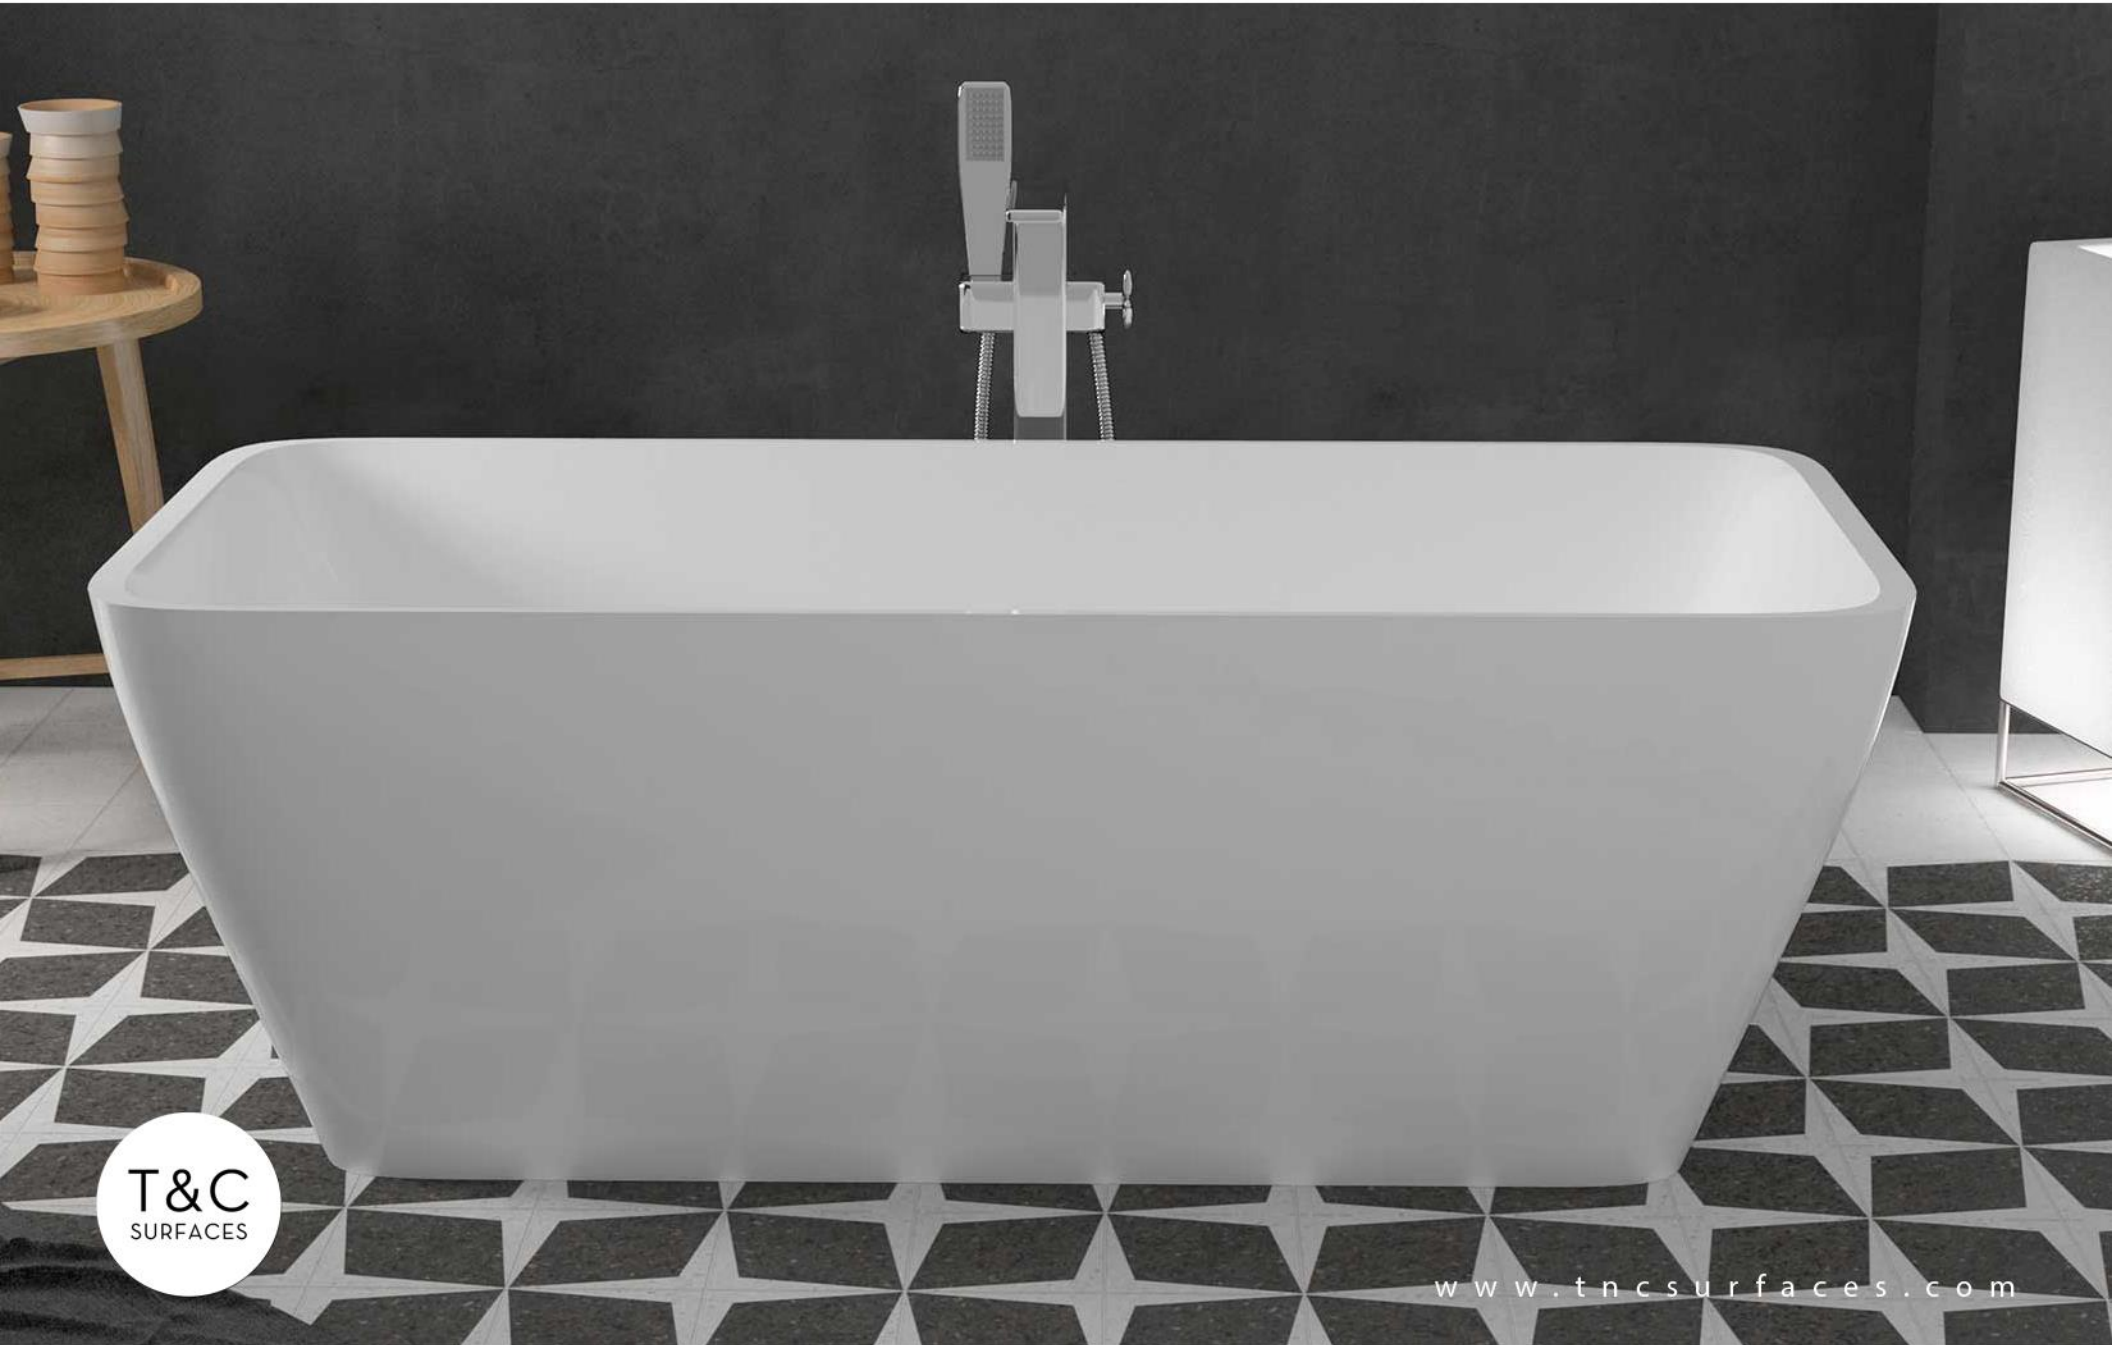

T-817 - Drops by Wow