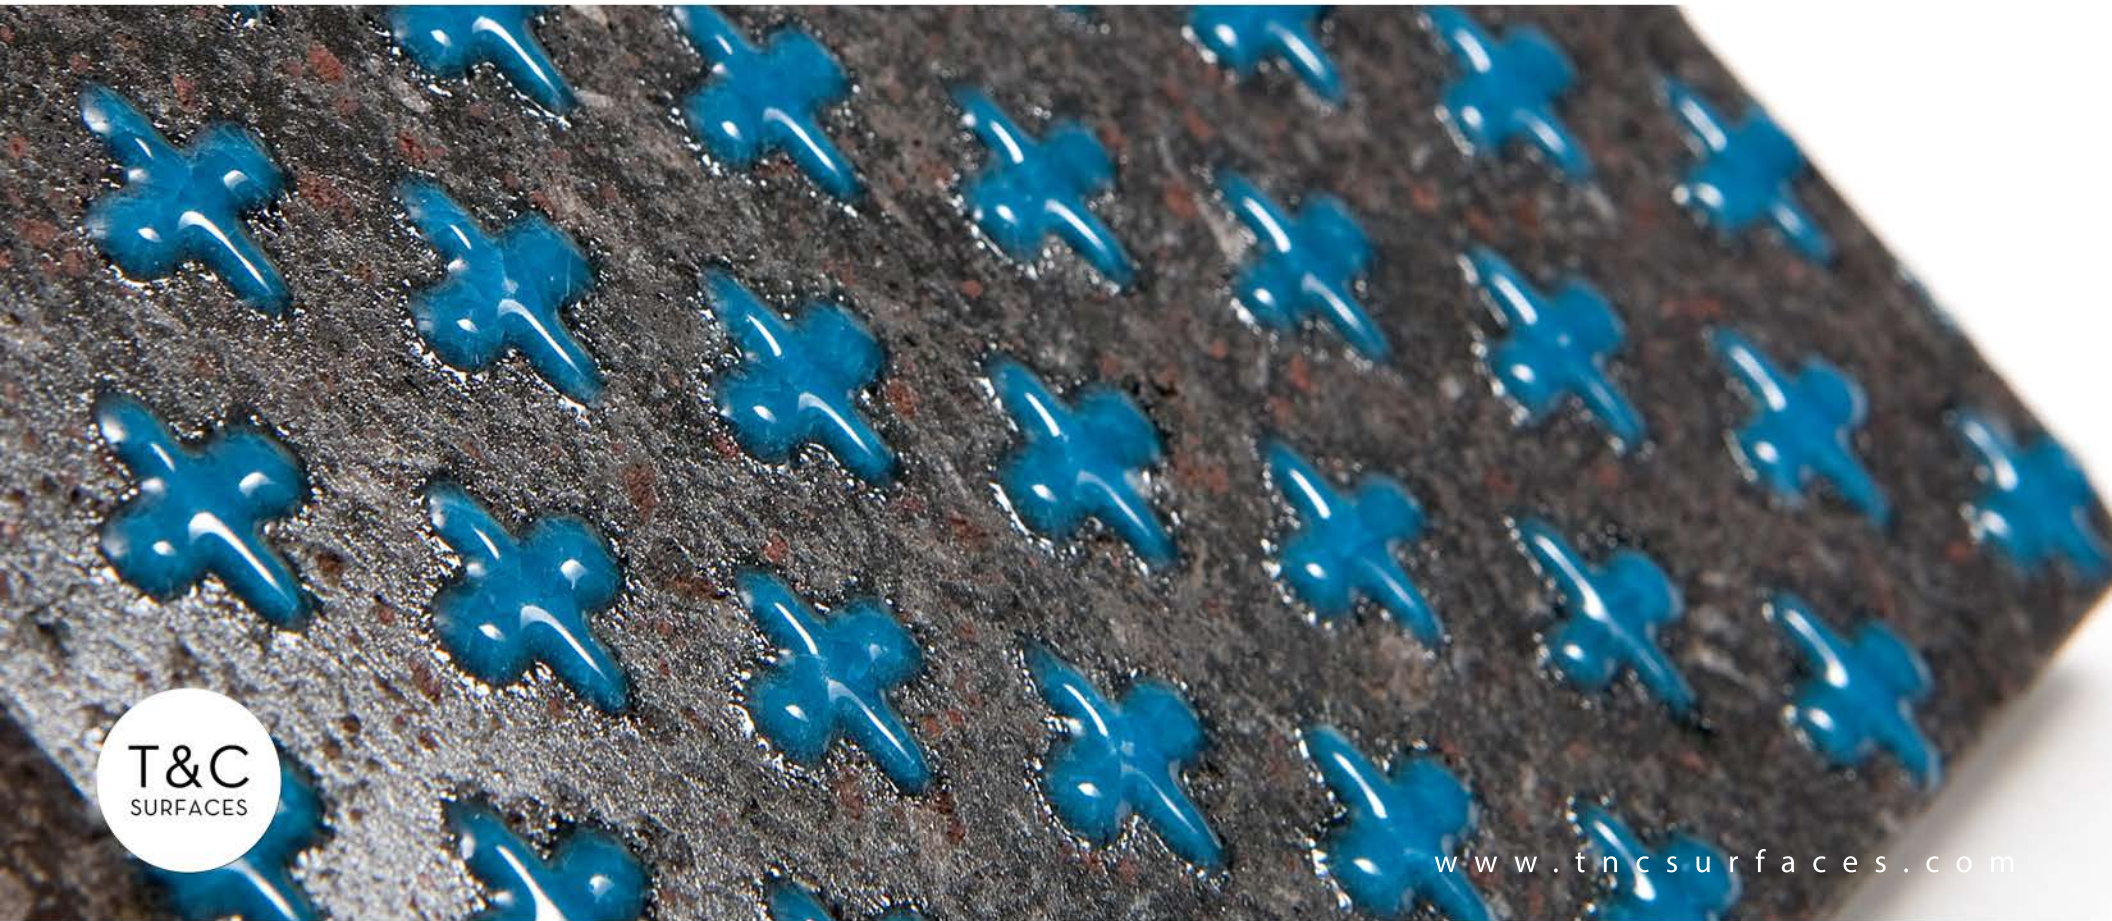

T-819 - Made A Mano Komon Tatto

T-819 - Made A Mano Komon Tatto - Palette

Rame Rosso

Bronzo

Vetro Azzuro

Setosa Glass

Perlato

Glitter Black

T-819 - Made A Mano Komon Tatto - Patterns

K 1

K 2

K 3

K 4

K 5

K 6

K 7

Square

2x2, 4x4, 6x6, 8x8, 12x12,
16x16, 20x20, 24x24, 31x31

Rectangle

2x8, 3x6, 3x10, 3x16, 4x8, 4x12,
4x20, 4x24, 4x31, 6x12, 6x16, 6x20,
6x24, 6x31, 6x39, 6x79, 8x16, 8x24,
12x24, 12x35

T-819 - Made A Mano Komon Tatto

T-819 - Made A Mano Komon Tatto

T-819 - Made A Mano Komon Tatto

T-819 - Made A Mano Komon Tatto

T-819 - Made A Mano Komon Tatto

T-819 - Made A Mano Komon Tatto

T&C - Lava Stone

T&C
SURFACES

www.tncsurfaces.com