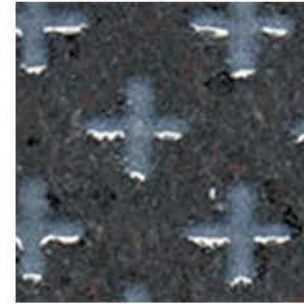

T-819 - Made A Mano Komon Tatto

T-819 - Made A Mano Komon Tatto - Palette

Rame Rosso

Bronzo

Vetro Azzuro

Setosa Glass

Perlato

Glitter Black

T-819 - Made A Mano Komon Tatto - Patterns

K 1

K 2

K 3

K 4

K 5

K 6

K 7

K 8

K 9

K 10

K 11

K 12

K 13

K 14

T-819 - Made A Mano Komon Tatto - Field Sizes

Square

2x2, 4x4, 6x6, 8x8, 12x12,
16x16, 20x20, 24x24, 31x31

Rectangle

2x8, 3x6, 3x10, 3x16, 4x8, 4x12,
4x20, 4x24, 4x31, 6x12, 6x16, 6x20,
6x24, 6x31, 6x39, 6x79, 8x16, 8x24,
12x24, 12x35

T-819 - Made A Mano Komon Tatto