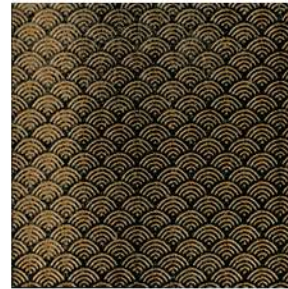

T-819 - Made A Mano Komon Tatto

T-819 - Made A Mano Komon Tatto - Palette

Rame Rosso

Bronzo

Vetro Azzuro

Setosa Glass

Perlato

Glitter Black

T-819 - Made A Mano Komon Tatto - Patterns

K 1

K 2

K 3

K 4

K 5

K 6

K 7

K 8

K 9

K 10

K 11

K 12

K 13

K 14

T-819 - Made A Mano Komon Tatto - Field Sizes

Square

2x2, 4x4, 6x6, 8x8, 12x12,
16x16, 20x20, 24x24, 31x31

Rectangle

2x8, 3x6, 3x10, 3x16, 4x8, 4x12,
4x20, 4x24, 4x31, 6x12, 6x16, 6x20,
6x24, 6x31, 6x39, 6x79, 8x16, 8x24,
12x24, 12x35

T-819 - Made A Mano Komon Tatto