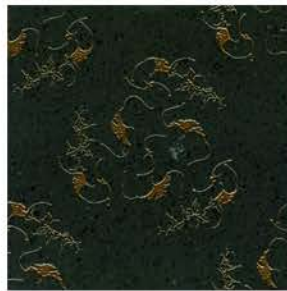

T-819 - Made A Mano Komon Tatto

T-819 - Made A Mano Komon Tatto - Palette

Rame Rosso

Bronzo

Vetro Azzuro

Setosa Glass

Perlato

Glitter Black

T-819 - Made A Mano Komon Tatto - Patterns

K 1

K 2

K 3

K 4

K 5

K 6

K 7

K 8

K 9

K 10

K 11

K 12

K 13

K 14

T-819 - Made A Mano Komon Tatto - Field Sizes

Square

2x2, 4x4, 6x6, 8x8, 12x12,
16x16, 20x20, 24x24, 31x31

Rectangle

2x8, 3x6, 3x10, 3x16, 4x8, 4x12,
4x20, 4x24, 4x31, 6x12, 6x16, 6x20,
6x24, 6x31, 6x39, 6x79, 8x16, 8x24,
12x24, 12x35

T-819 - Made A Mano Komon Tatto