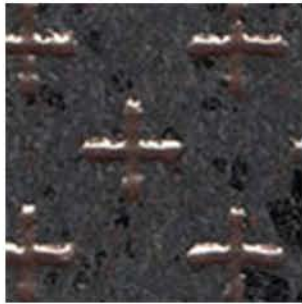

T-819 - Made A Mano Komon Tatto

T-819 - Made A Mano Komon Tatto - Palette

Rame Rosso

Bronzo

Vetro Azzuro

Setosa Glass

Perlato

Glitter Black

T-819 - Made A Mano Komon Tatto - Patterns

K 1

K 2

K 3

K 4

K 5

K 6

K 7

Square

2x2, 4x4, 6x6, 8x8, 12x12,
16x16, 20x20, 24x24, 31x31

Rectangle

2x8, 3x6, 3x10, 3x16, 4x8, 4x12,
4x20, 4x24, 4x31, 6x12, 6x16, 6x20,
6x24, 6x31, 6x39, 6x79, 8x16, 8x24,
12x24, 12x35

T-819 - Made A Mano Komon Tatto

T-819 - Made A Mano Komon Tatto

T&C - Lava Stone