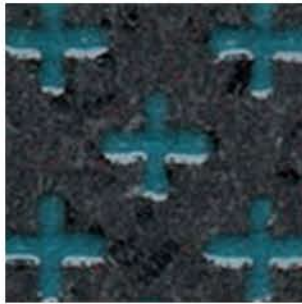

T-819 - Made A Mano Komon Tatto

T-819 - Made A Mano Komon Tatto - Palette

Rame Rosso

Bronzo

Vetro Azzuro

Setosa Glass

Perlato

Glitter Black

T-819 - Made A Mano Komon Tatto - Patterns

K 1

K 2

K 3

K 4

K 5

K 6

K 7

K 8

K 9

K 10

K 11

K 12

K 13

K 14

T-819 - Made A Mano Komon Tatto - Field Sizes

Square

2x2, 4x4, 6x6, 8x8, 12x12,
16x16, 20x20, 24x24, 31x31

Rectangle

2x8, 3x6, 3x10, 3x16, 4x8, 4x12,
4x20, 4x24, 4x31, 6x12, 6x16, 6x20,
6x24, 6x31, 6x39, 6x79, 8x16, 8x24,
12x24, 12x35

T-819 - Made A Mano Komon Tatto