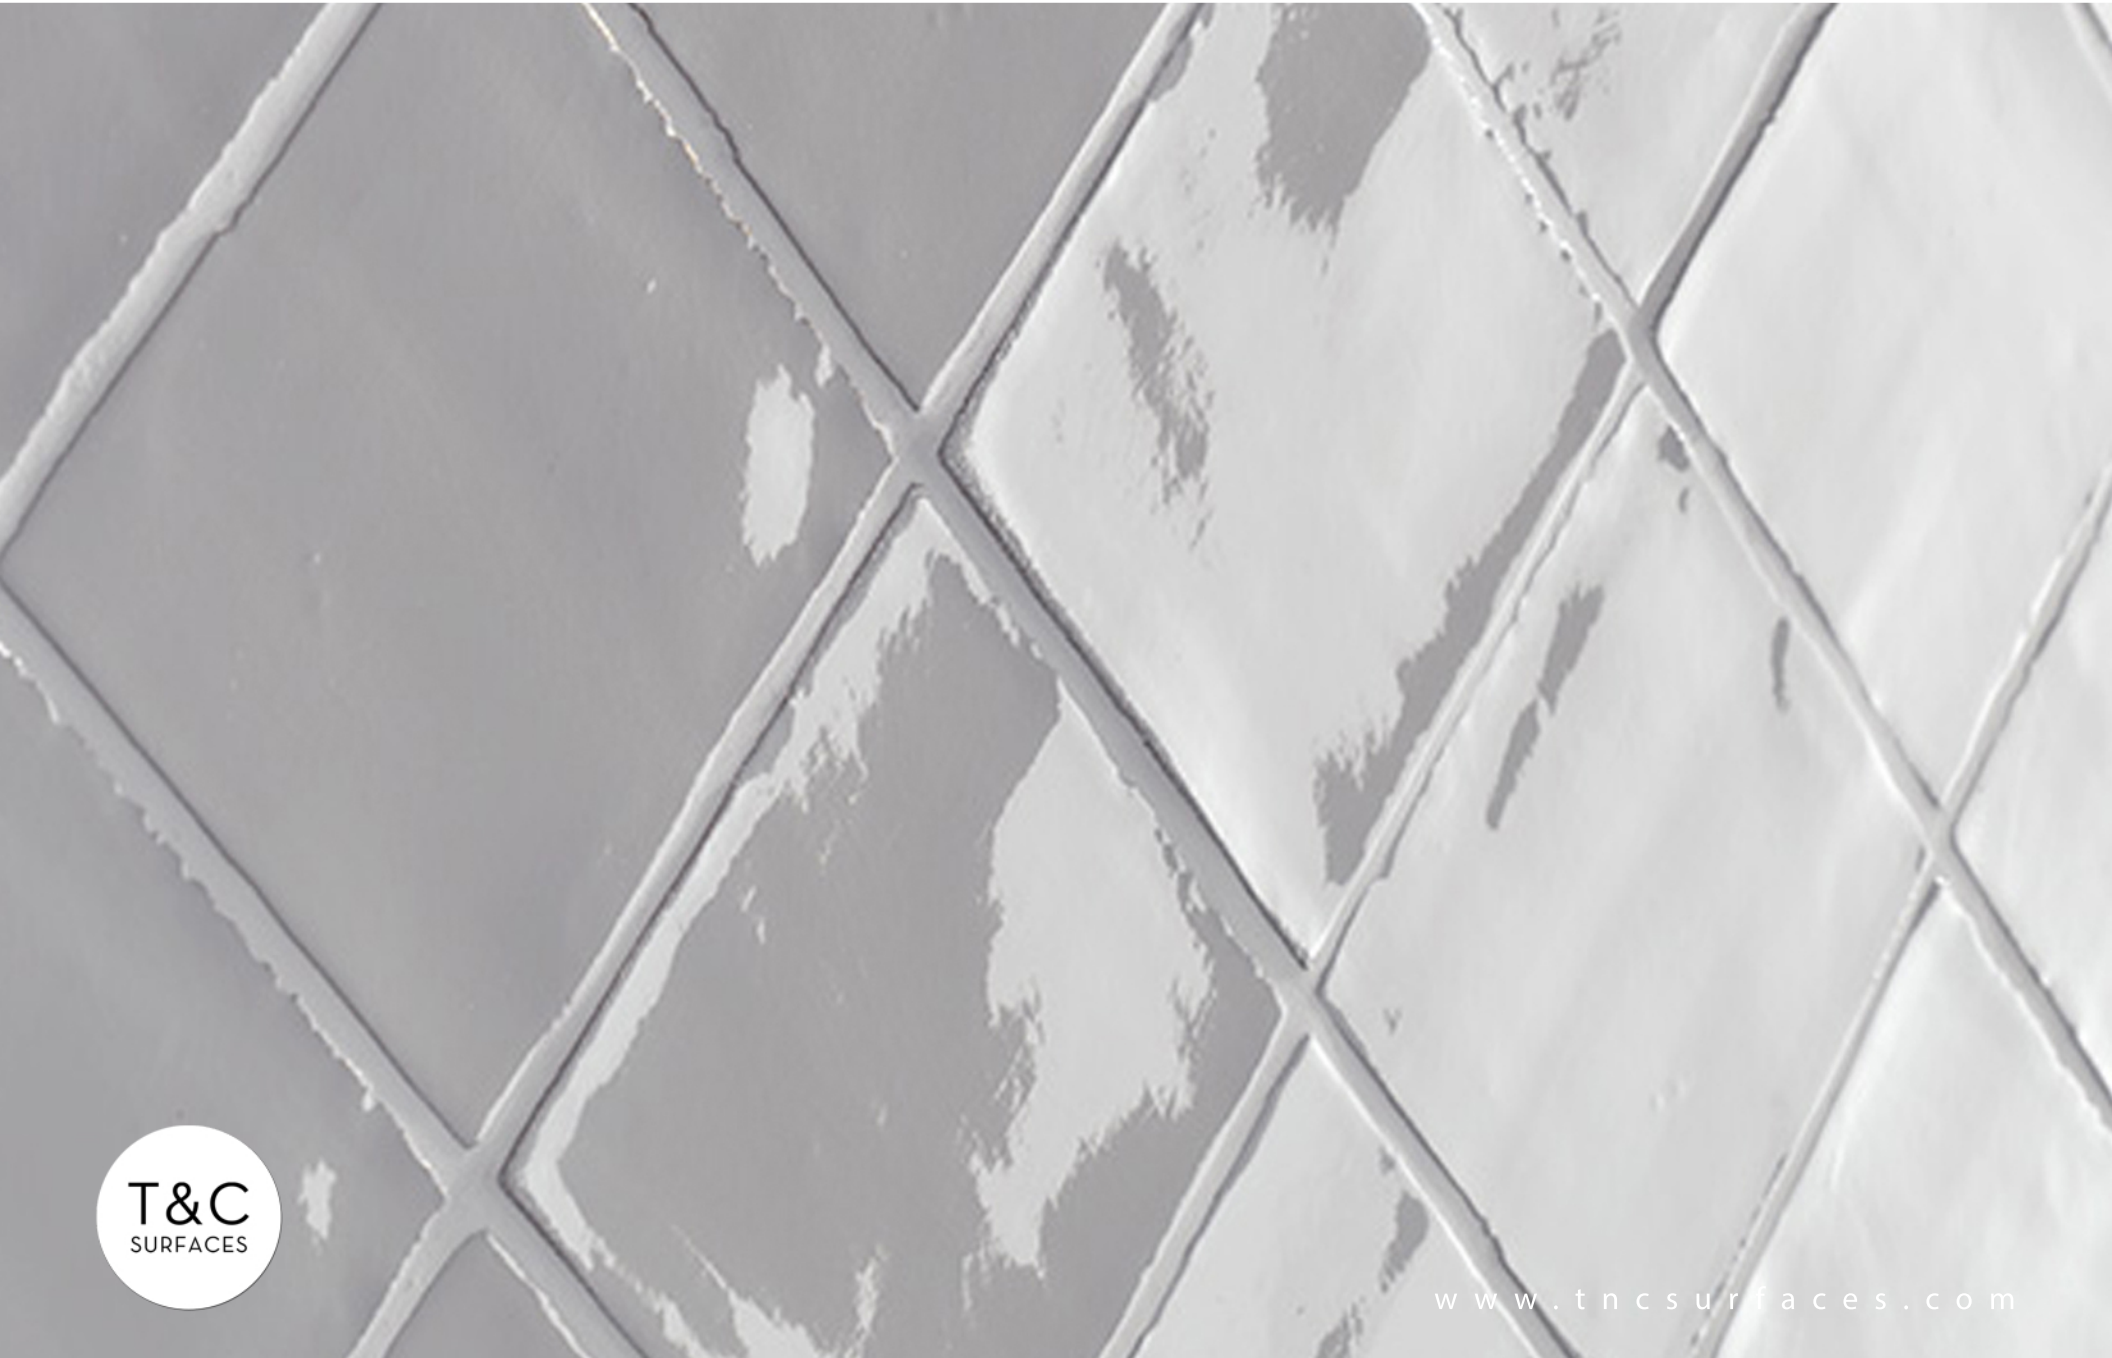

T-844 - Alboran 5x5 Collection