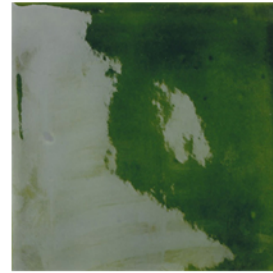

T-844 - Alboran 5x5 Collection

T-844 - Alboran 5x5 Collection - Palette

claret

dandelion

apple green

emerald

caribe

sky blue

sea blue

cobalt

white

off white

plaster

linen

sepia grey

gunsmoke