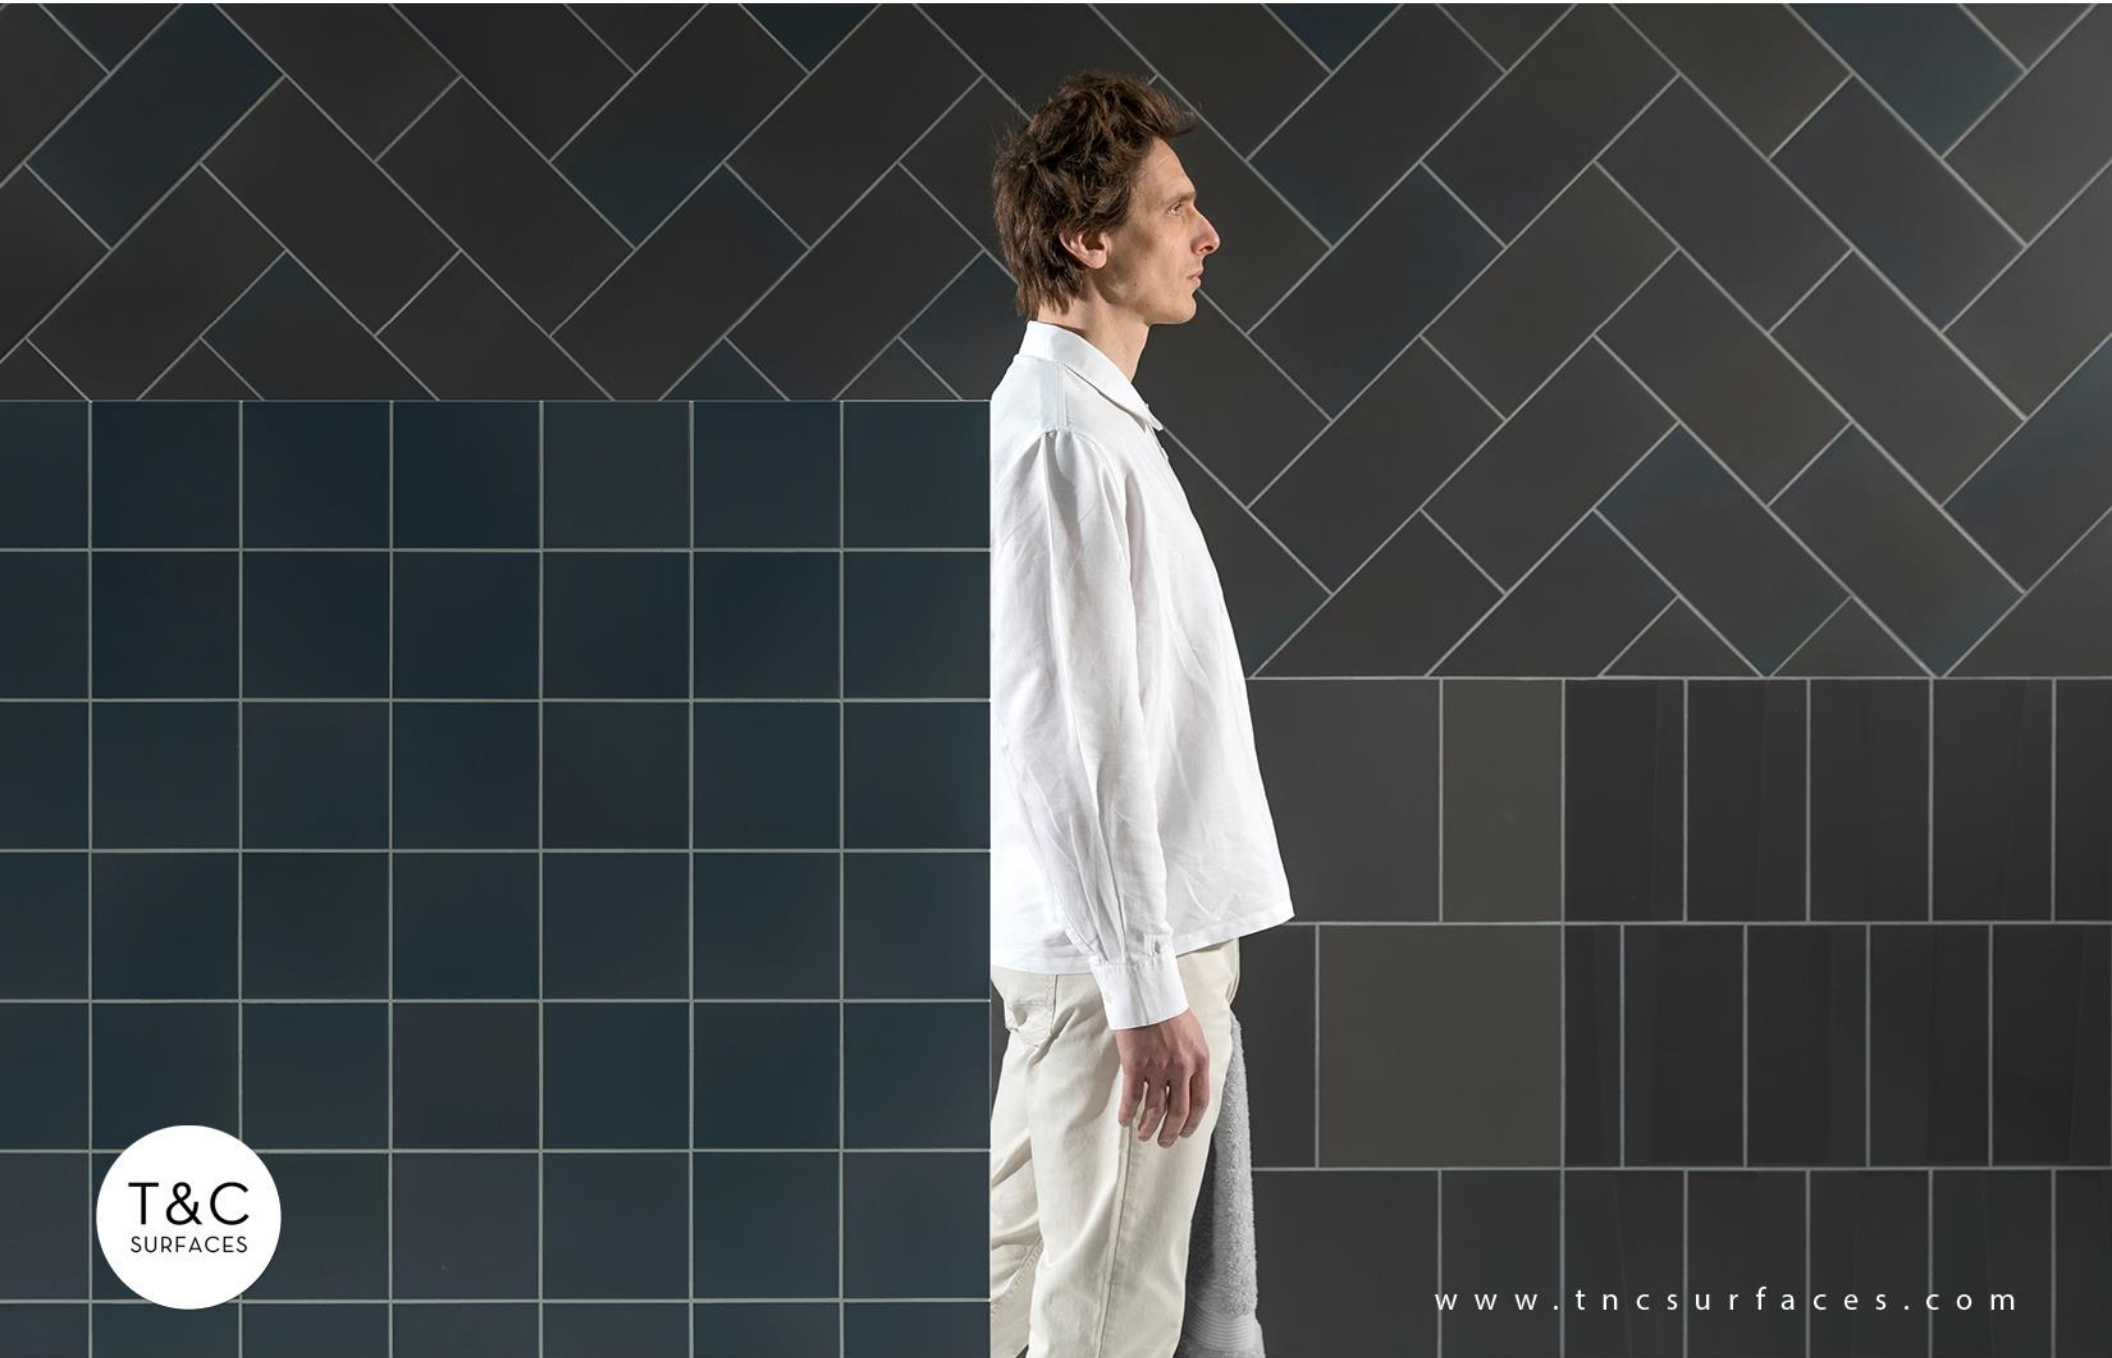

T-283 - Mosa Murals - Fuse Collection