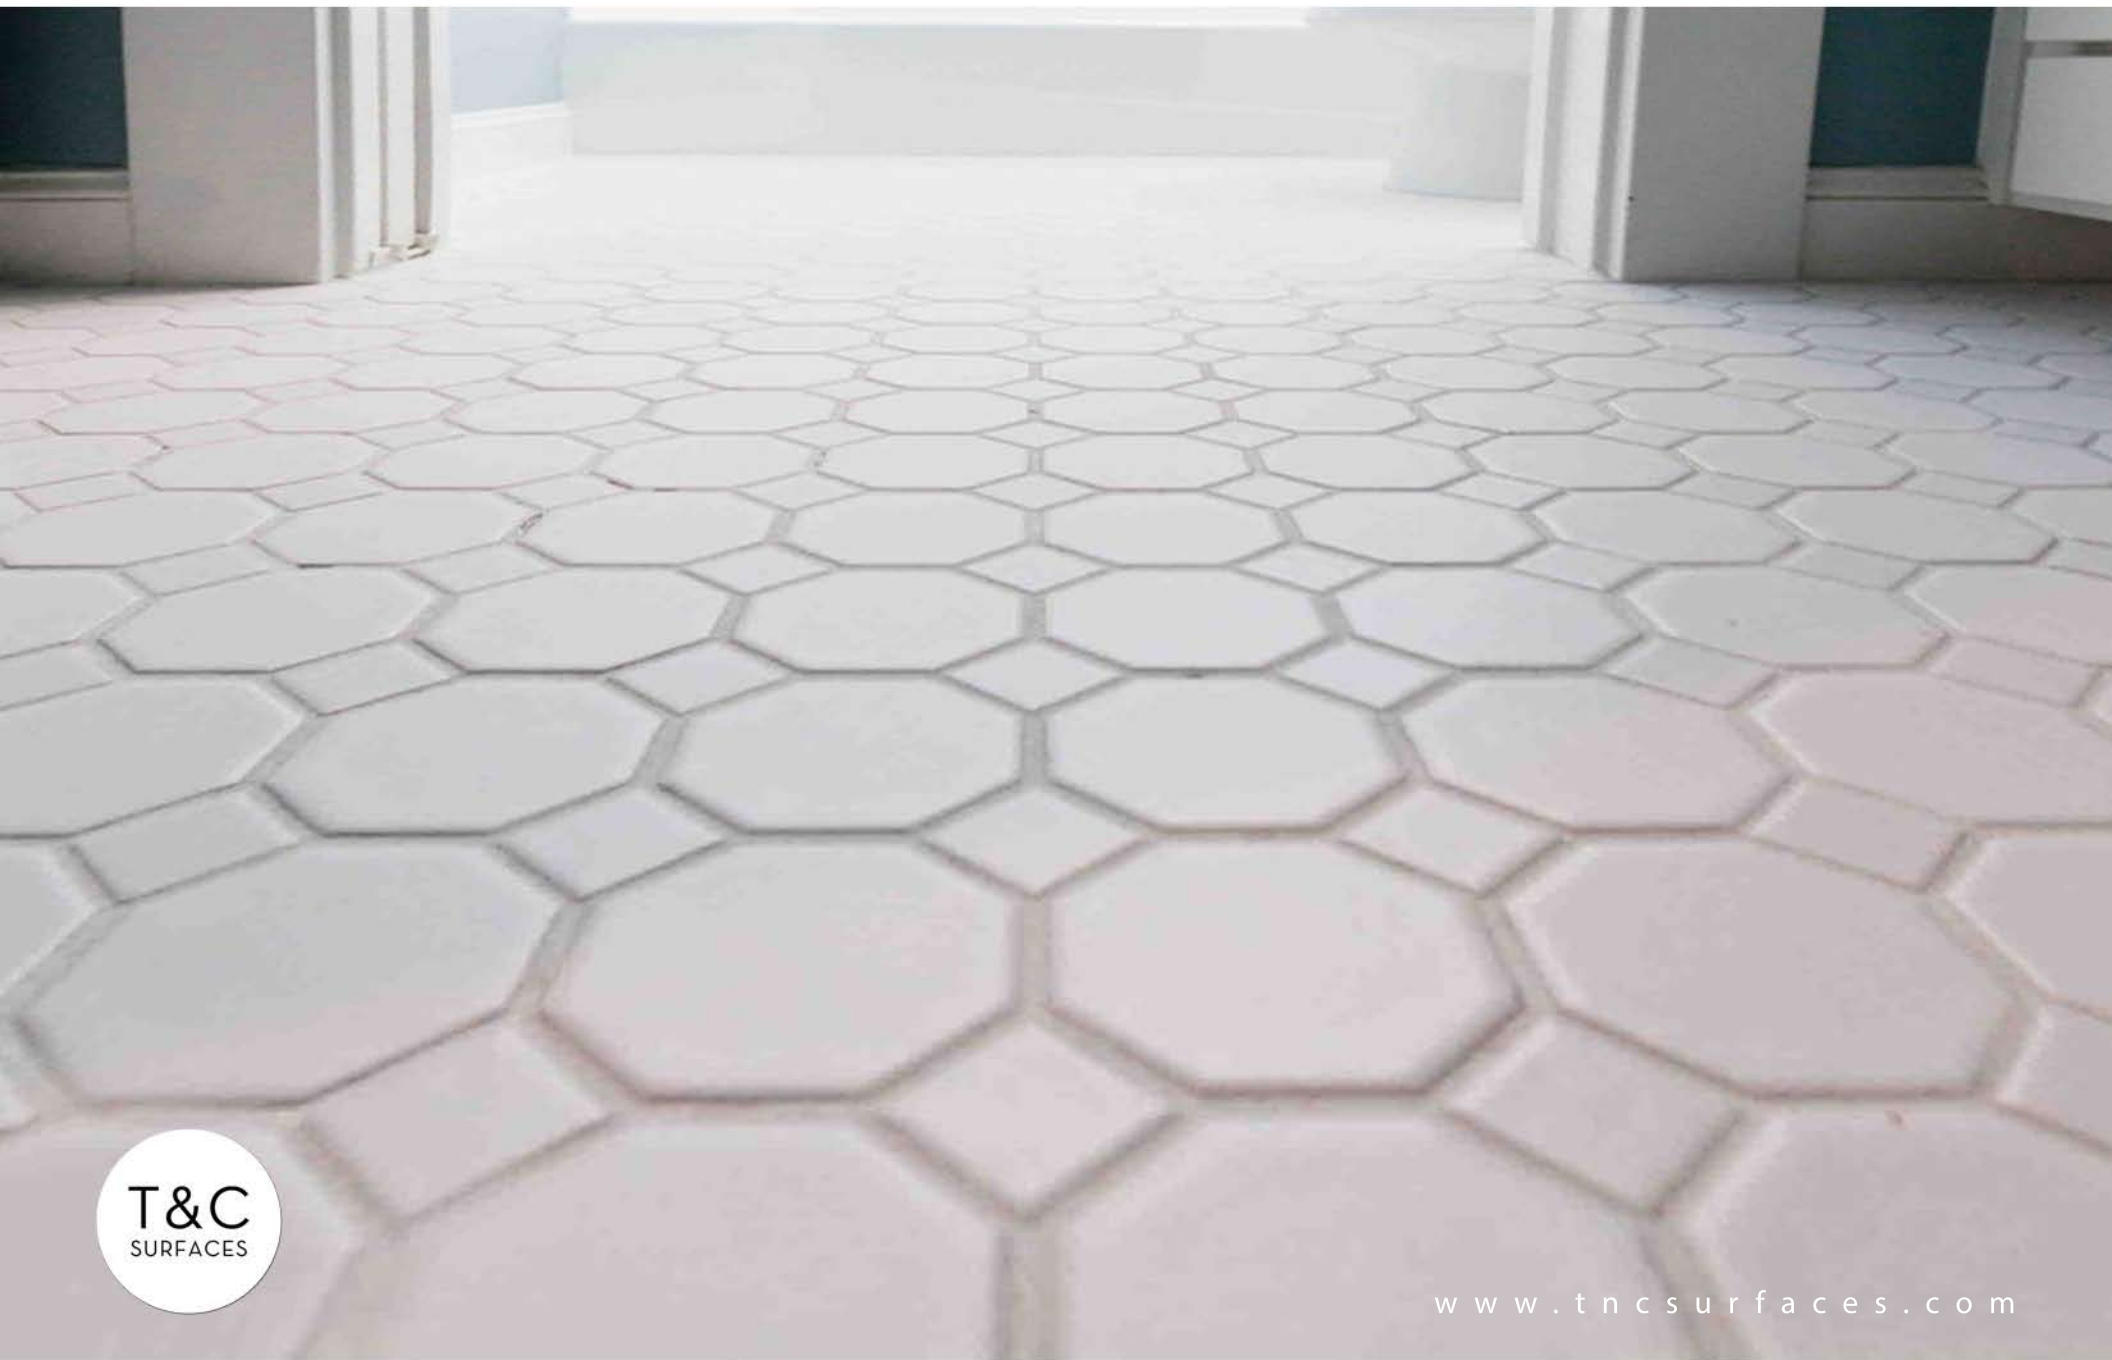

T-760 - Octagon by A-Rock Porcelain

T&C - Porcelain

www.tncsurfaces.com

T-760 - Octagon by A-Rock Porcelain

octagon
white with white dot
matte

octagon
white with grey dot
matte

octagon
white with black dot
matte

T-760 - Octagon by A-Rock Porcelain

T&C - Porcelain

www.tncsurfaces.com