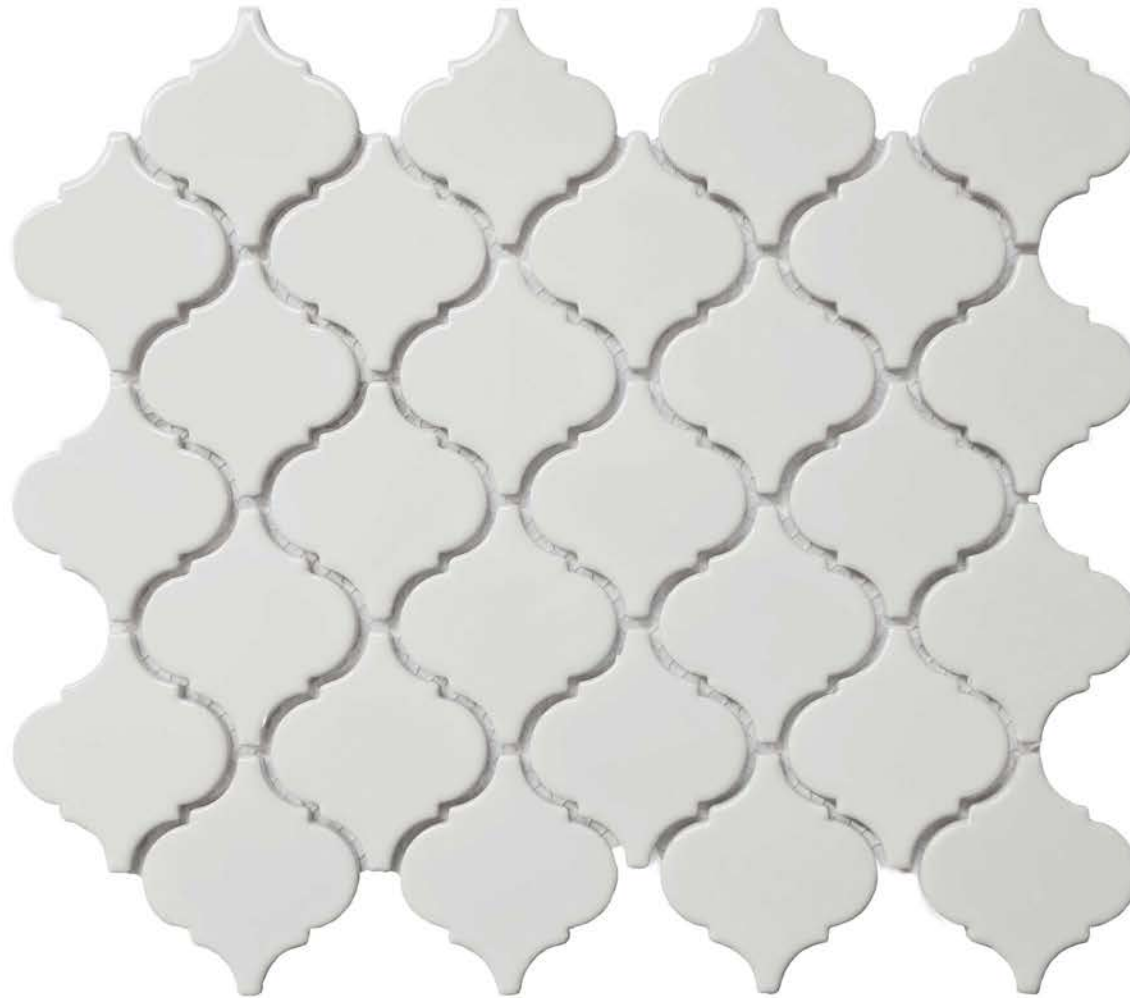

T-760 - Lantern by A-Rock

T-760 - Lantern by A-Rock

T&C - Porcelain

lantern gloss white
12x12

T-760 - Lantern by A-Rock